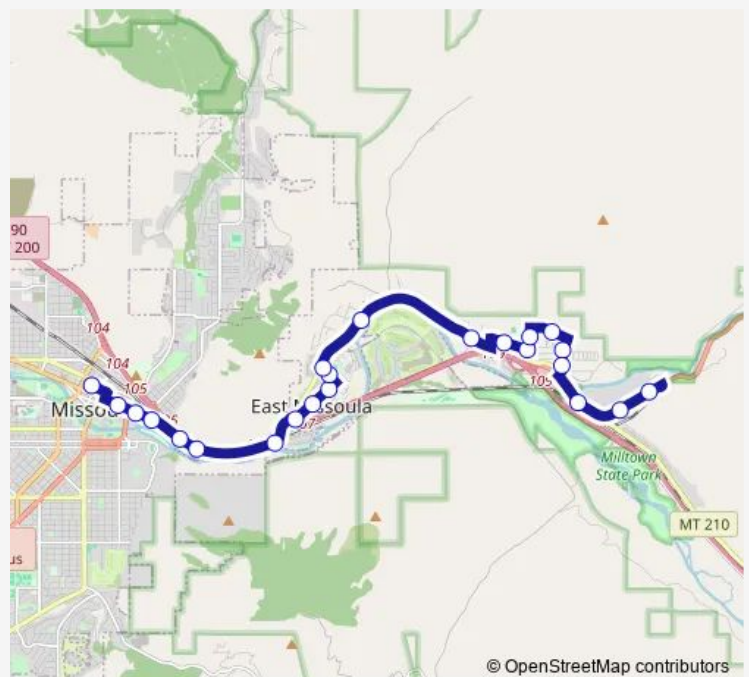

Haaglund Dr & Zaugg Dr

1st St & MT Highway 200

MT Highway 200 & Owen St

Route schedule

Mountain Line Transfer Center — MT Highway 200 at Bonner Post Office

Monday 06:45-20:45

Tuesday 06:45-20:45

Wednesday 06:45-20:45

Thursday 06:45-20:45

Friday 06:45-20:45

Saturday 08:45-20:45

Sunday 08:45-19:45

Route info

Direction: Mountain Line Transfer Center

Stops: 23

Trip Duration: 0 hour 27 min

HWY 200 & Jupiter Ln

Hwy 200 and Edgewood Dr

Staple St & MT Highway 200

Staple St & Michigan Ave

Speedway Ave & Sommers St

Speedway Ave & Randles St

Speedway Ave & Highton St

E Broadway St & Easy St

Monday 06:12-20:12

Tuesday 06:12-20:12

Wednesday 06:12-20:12

Thursday 06:12-20:12

Friday 06:12-20:12

Saturday 09:12-20:12

Sunday 09:12-19:12

Route info