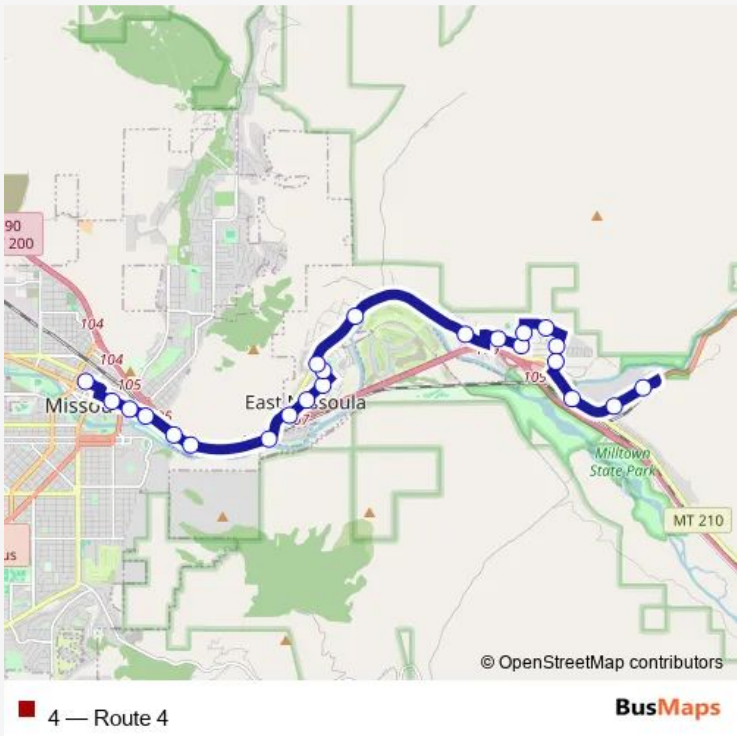

**Bus 4 Route 4**

[Go to website](#)

**Direction**  
 Mountain Line Transfer Center — MT Highway 200 at Bonner Post Office  
 23 stops  
[Open route schedule](#)

- Mountain Line Transfer Center
- E Broadway St & N Adams St
- E Broadway St & Monroe St
- E Broadway St at Eastgate
- E Broadway St and Missoula College
- E Broadway St at Silvertip Apartments
- E Broadway St & Easy St
- Speedway Ave & Highton St
- Speedway Ave & Randles St
- Speedway Ave & Sommers St
- Staple St & Michigan Ave
- Staple St & MT Highway 200
- Hwy 200 at Sha-Ron
- MT Highway 200 & Tamarack Rd
- Zaugg Dr & Big Pines Ln
- Zaugg Dr & Tremper Dr
- Tremper Dr & Carol's Way
- Flagler Rd & Rams Horn Ln
- Haaglund Dr & Zaugg Dr
- 1st St & MT Highway 200
- MT Highway 200 & Owen St

**Route schedule**  
 Mountain Line Transfer Center — MT Highway 200 at Bonner Post Office

Monday	06:45-20:45
Tuesday	06:45-20:45
Wednesday	06:45-20:45
Thursday	06:45-20:45
Friday	06:45-20:45
Saturday	08:45-20:45
Sunday	08:45-19:45

**Route info**  
 Direction: Mountain Line Transfer Center  
 Stops: 23  
 Trip Duration: 0 hour 27 min

MT Highway 200 at Bonner School

MT Highway 200 at Bonner Post Office

## Direction

MT Highway 200 at Bonner Post Office — Mountain Line Transfer Center

22 stops

[Open route schedule](#)

MT Highway 200 at Bonner Post Office

MT Highway 200 at Bonner School

MT Highway 200 & Anaconda