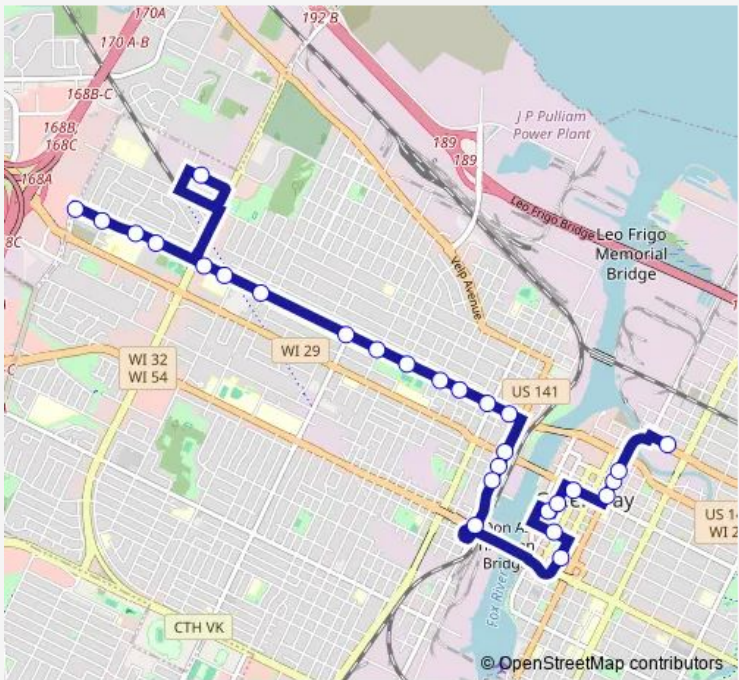

Direction
 Taylor & Dousman — Transit Center
 28 stops
[Open route schedule](#)

- Taylor & Dousman
- Dousman & Fellows
- Dousman & Steven
- Dousman & Murphy
- Aspiro
- Dousman & Military
- Dousman & Fisk
- Dousman & Locust
- Dousman & Oneida
- Dousman & Gray
- Dousman & Northern
- Dousman & Allard
- Dousman & Norwood
- Dousman & Ashland
- Dousman & Chestnut
- Broadway & Walnut
- Broadway & Howard
- Broadway & School
- Broadway & Clinton
- Madison & Chicago
- Crooks ST & Jefferson St

Route schedule
 Taylor & Dousman — Transit Center

Monday	06:10-18:10
Tuesday	06:10-18:10
Wednesday	06:10-18:10
Thursday	06:10-18:10
Friday	06:10-18:10
Saturday	08:10-13:10
Sunday	—

Route info
 Direction: Taylor & Dousman
 Stops: 28
 Trip Duration: 0 hour 30 min

Stuart & Adams

Adams & Doty

Walnut AND Jefferson

Monroe & Cherry

Monroe & Pine

Monroe & Bodart

Transit Center

Direction

Transit Center — Taylor & Dousman

32 stops

[Open route schedule](#)

Transit Center

Monroe & Elm

Main & Madison

Washington and Main

Washington&Cherry