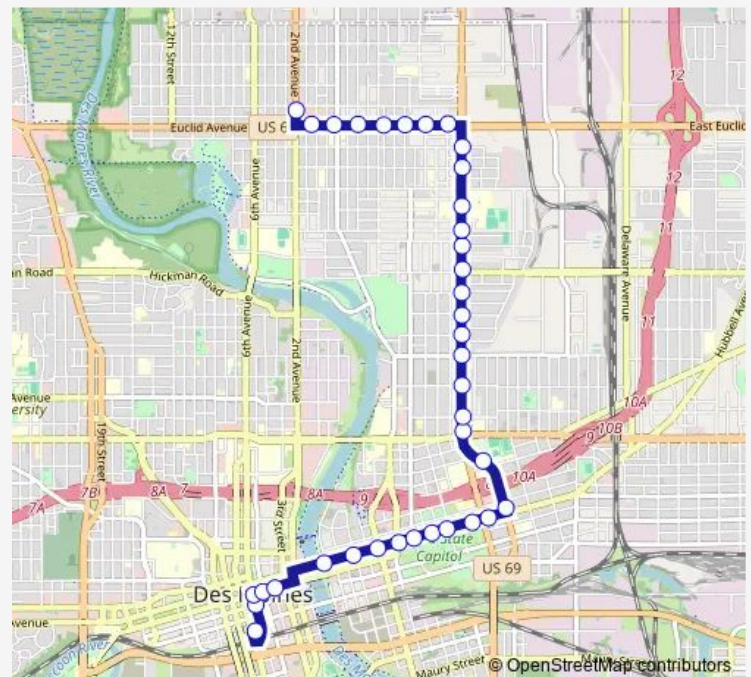

E 14th ST / Garfield Ave, Dsm

E 14th ST / Cleveland Ave, Dsm

E 14th ST / E Washington Ave, Dsm

E 14th ST / E Jefferson Ave, Dsm

### Route schedule

Platform B — 2ND AVE / Park Fair Mall, Dsm

Monday 05:25-22:45

Tuesday 05:25-22:45

Wednesday 05:25-22:45

Thursday 05:25-22:45

Friday 05:25-22:45

Saturday 06:45-21:45

### Route info

Direction: Platform B

Stops: 37

Trip Duration: 0 hour 20 min

4 — E 14th St

BusMaps

E 14th ST / Mattern Ave, Dsm

E 14th ST / Thompson Ave, Dsm