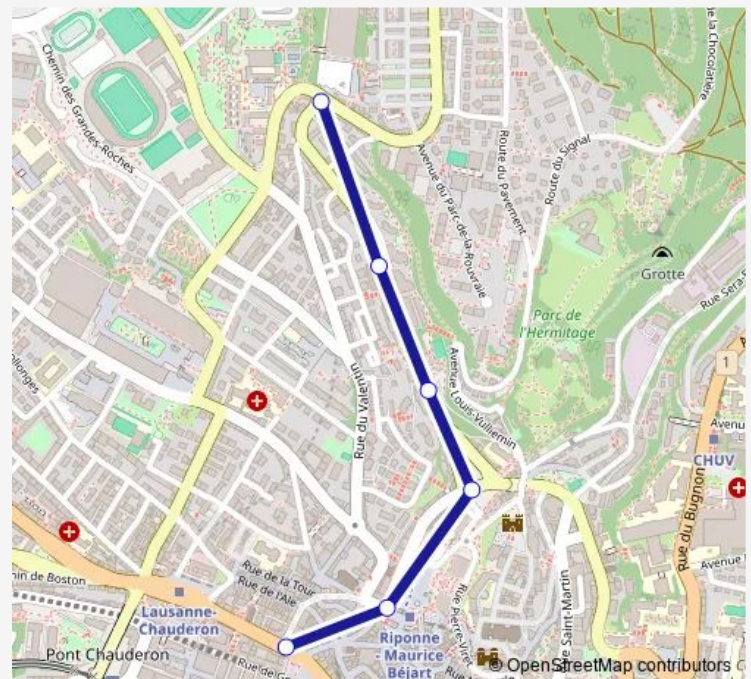

### Route info

Direction:

Stops: 0

Trip Duration: – min

4 - B 4

## Direction

Lausanne, Bel-Air — Lausanne, Vieux-Moulin

6 stops

[Open route schedule](#)

Lausanne, Bel-Air

Lausanne, Riponne-M. Béjart

Lausanne, Tunnel

Lausanne, Mémise

### Direction

Lausanne, Bel-Air — Lausanne, Vieux-Moulin

6 stops

[Open route schedule](#)

Lausanne, Bel-Air

Lausanne, Riponne-M. Béjart

Lausanne, Tunnel

Lausanne, Mémise

### Route schedule

Lausanne, Bel-Air — Lausanne, Vieux-Moulin

Monday	—
Tuesday	—
Wednesday	—
Thursday	—
Friday	—
Saturday	—
Sunday	21:00