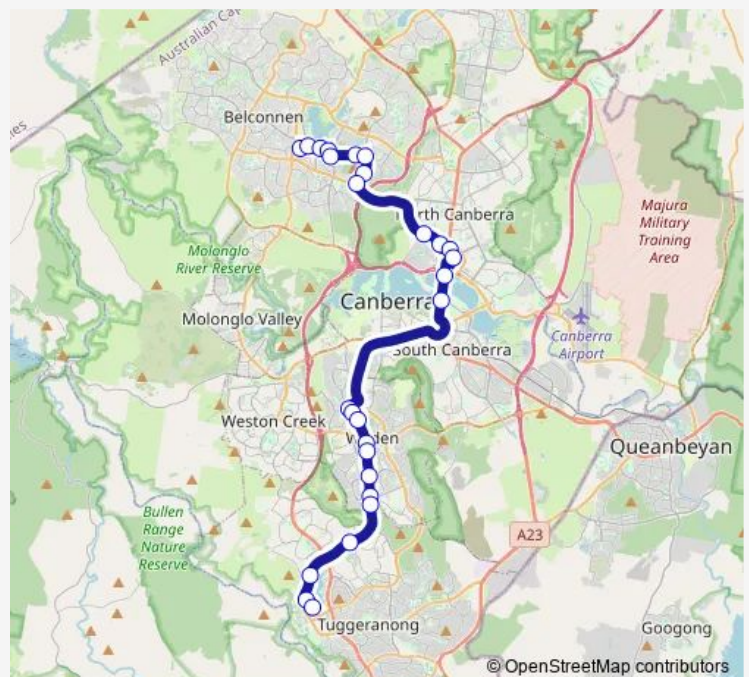

Bus 4 Belconnen to Tuggeranong via City & Woden

[Go to website](#)

Direction

Cohen St Interchange Plt 3 — Tuggeranong Interchange Arrivals

27 stops

[Open route schedule](#)

Cohen St Interchange Plt 3

Westfield Belconnen Plt 1

Belconnen Interchange Plt 1

Eastern Valley Way after Emu Bank Dr

Cisac College St

University of Canberra College St

Haydon Dr opp Radford College

CIT Bruce Haydon Dr

North Canberra Hospital Haydon Dr

Barry Dr opp Anu

ANU Rimmer St

City Interchange Plt 4

London Cct opp Legislative Assembly

Regatta Point Commonwealth Av

Commonwealth Av opp Albert Hall

Melrose Dr before Launceston St

Launceston St after Irving St

Woden Temporary Interchange Plt 4

Athllon Dr opp Shea St

Athllon Dr opp Parramatta St

Southlands Shops Athllon Dr

Route schedule

Cohen St Interchange Plt 3 — Tuggeranong Interchange Arrivals

Monday 05:29-22:32

Tuesday 05:29-22:32

Wednesday 05:29-22:32

Thursday 05:29-22:32

Friday 05:29-22:32

Saturday 05:52-00:07⁺¹

Sunday 06:52-20:52

Route info

Direction: Cohen St Interchange Plt 3

Stops: 27

Trip Duration: 0 hour 55 min

4 — Belconnen to Tuggeranong via City & Woden