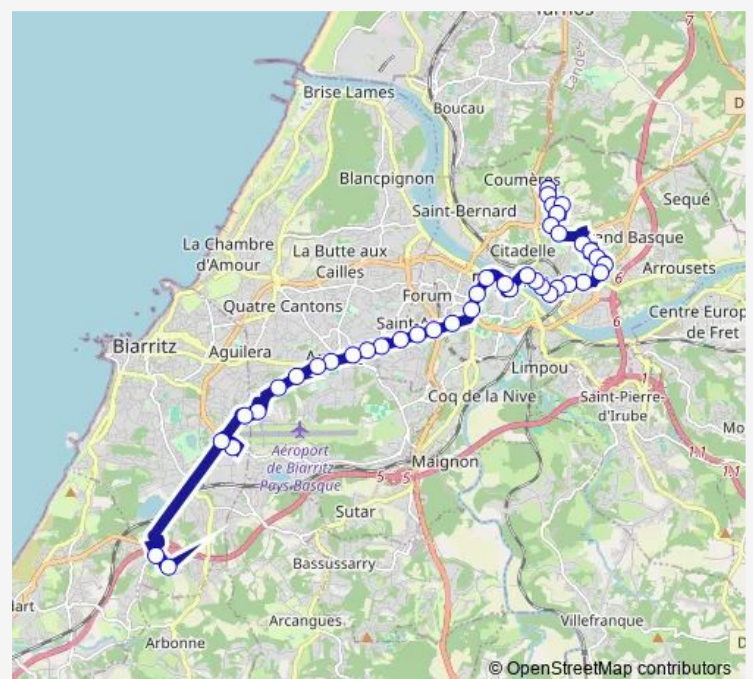

Alsace Lorraine

Echauguette-Museoak

Mairie de Bayonne

Route schedule

Sainsontan — Izarbel

Monday 06:00-22:00

Tuesday 06:00-22:00

Wednesday 06:00-22:00

Thursday 06:00-22:00

Friday 06:00-22:00

Saturday 06:05-21:56

Sunday 07:00-21:00

Route info

Direction: Sainsontan

Stops: 41

Trip Duration: 0 hour 57 min

Place des Basques

Paulmy

Saint-Léon

Lachepaillet

Marouette

Villa Pia

Beyris

L'Union

Saturday 06:35-22:40

Sunday 08:00-21:23

Route info

Direction: Izarbel

Stops: 43

Trip Duration: 0 hour 57 min

J. Ferry

Bourbaki