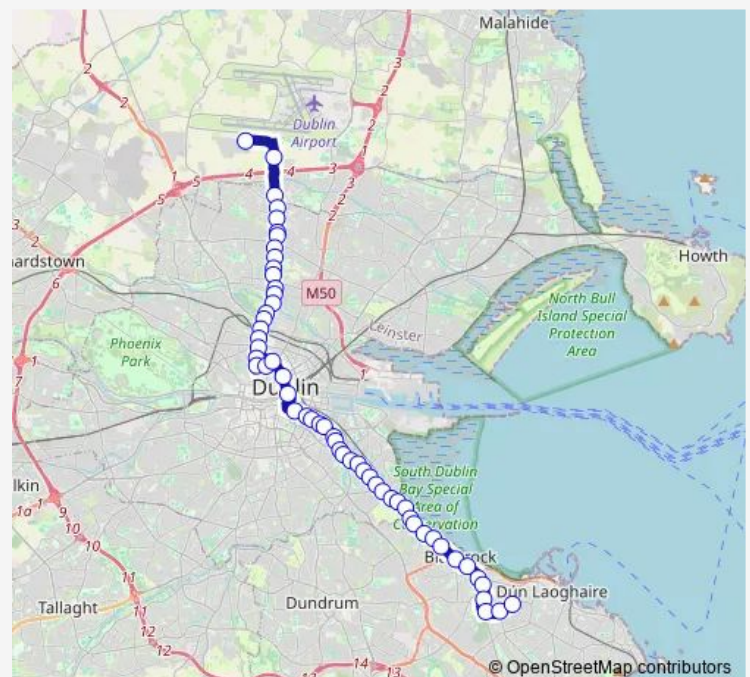

Blackrock College

Boooterstown Station

Grotto Avenue

St Helen's Road

Bellevue Avenue

Merrion Gates

Herbert Avenue

St Vincent's Hospital

Thursday 06:00-23:20

Friday 06:00-23:20

Saturday 06:00-23:20

Sunday 08:00-23:30

Route info

Direction: Bluepool Pitches

Stops: 61

Trip Duration: 1 hour 23 min

4 — Monkstown Avenue - Harristown

BusMaps

Shrewsbury Road

British Embassy

RDS Ballsbridge

American Embassy

Lansdowne Park

St Mary's Road South