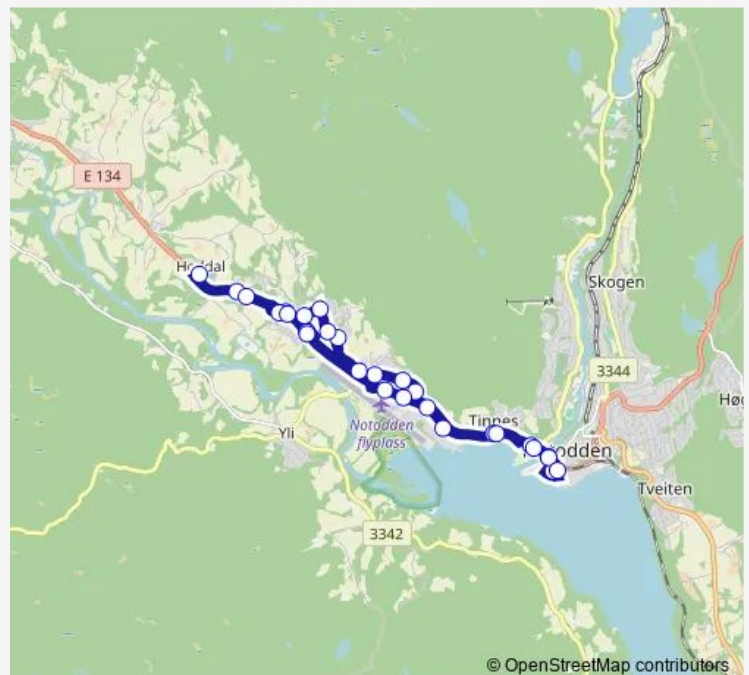

Thursday 06:25-16:25

Friday 06:25-16:25

Saturday 10:25-14:25

Sunday —

Route info

Direction: Notodden skystasjon

Stops: 28

Trip Duration: 0 hour 25 min