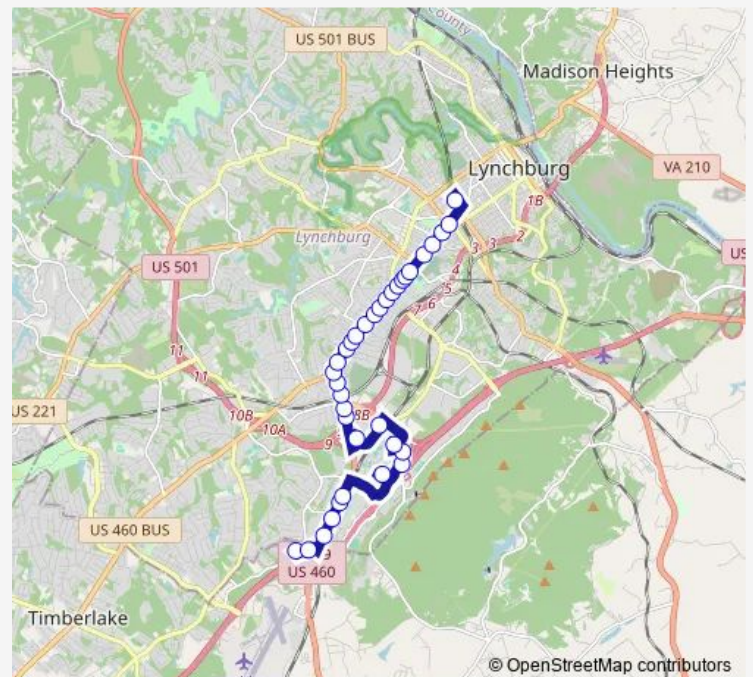

Direction

Kemper Bay 4 — Kohls Shopping

33 stops

[Open route schedule](#)

Kemper Bay 4

Buchanan St.

Campbell Ave.

Marsh St.

Biltmore Ave.

Johnson Rd.

Tolleys Ln.

Toledo Ave.

Lindsay St.

Chestnut Hill

Cvs

White Oak Dr.

Saturday —

Sunday —

Route info

Direction: Kemper Bay 4

Stops: 33

Trip Duration: 0 hour 42 min

Mcdonald's

Sheffield Dr.

Wards Rd.

Kohls Shopping

Direction

Kemper Bay 4 — Kohls Shopping

39 stops

[Open route schedule](#)

Kemper Bay 4

Buchanan St.