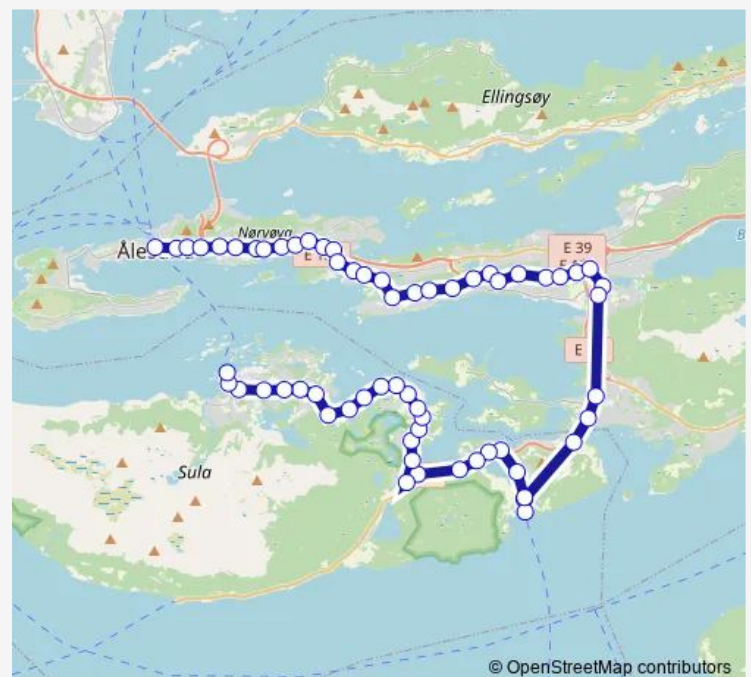

Thursday 08:55-15:55

Friday 08:55-15:55

Saturday —

Sunday —

Route info

Direction: Lerheimskaia

Stops: 33

Trip Duration: 0 hour 40 min

■ 4 — Langevåg - Moa - Ålesund

BusMaps

Solavågseidet

Leirvåg

Sundeskiftet

Solavågen ferjekai

Sundeskiftet

Veibust