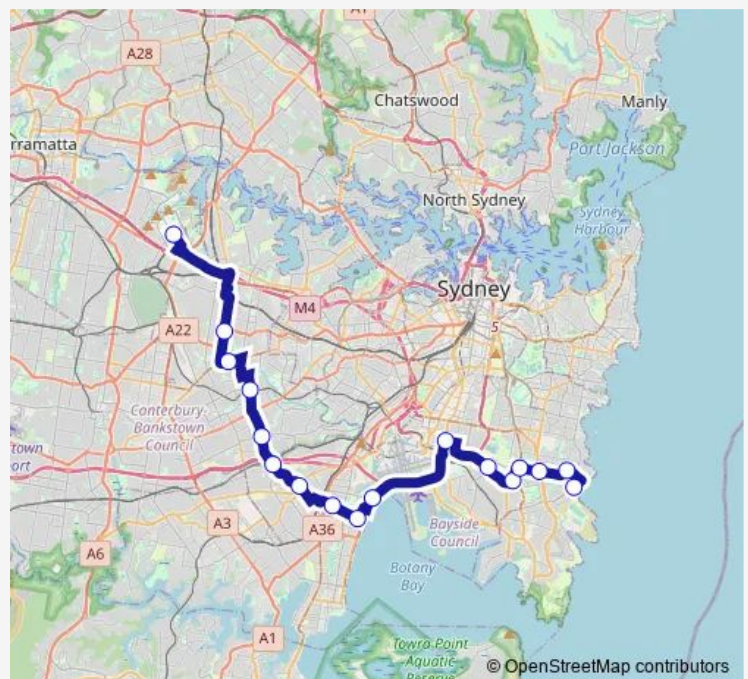

**Route schedule**

Marine Pde At Mons Av — Olympic Bvd Opp Herb Elliot Av

Monday	06:55-14:25
Tuesday	06:55-14:25
Wednesday	06:55-14:25
Thursday	06:55-14:25
Friday	06:55-14:25
Saturday	07:10-14:40
Sunday	07:10-14:40

**Route info**

Direction: Marine Pde At Mons Av

Stops: 17

Trip Duration: 1 hour 28 min

4 — Sydney Olympic Park to Maroubra Beach

## Direction

Sydney Olympic Park, Aquatic Terminal, Stand 4 —  
Maroubra Beach Set Down Only

17 stops

[Open route schedule](#)

Sydney Olympic Park, Aquatic Terminal, Stand 4

The Broadway, The Boulevarde

Georges River Rd At Portland St

## Route schedule

Sydney Olympic Park, Aquatic Terminal, Stand 4 —  
Maroubra Beach Set Down Only

Monday 14:00-22:30

Tuesday 14:00-22:30

Wednesday 14:00-22:30

Thursday 14:00-22:30

Friday 14:00-22:30

Saturday 14:00-22:30