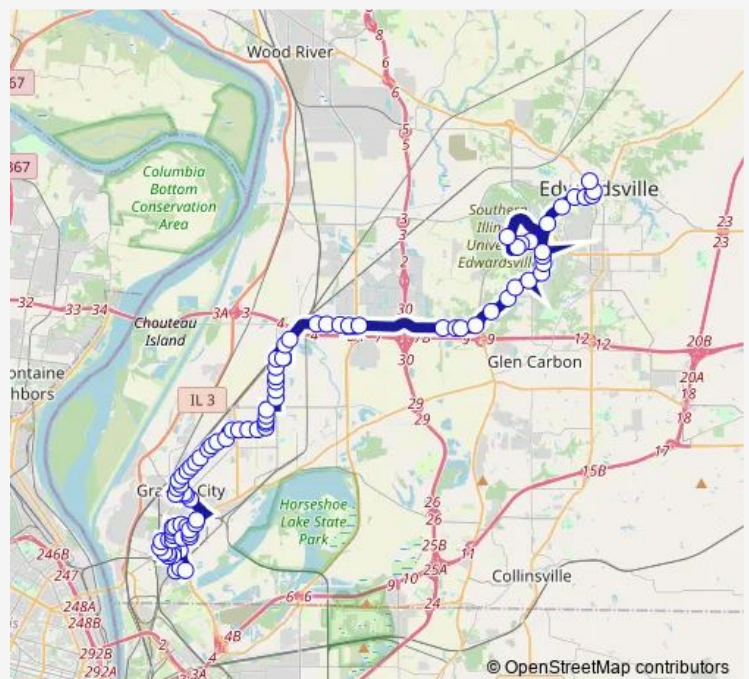

12th St & Meridian Ave N / E

Harris St & Mccambridge Ave S / W

Farrish St & Harris St N / E

**Route schedule**

Hill St & Roosevelt St — Edwardsville Station

Monday 06:10-20:18

Tuesday 06:10-20:18

Wednesday 06:10-20:18

Thursday 06:10-20:18

Friday 06:10-20:18

Saturday 08:18-17:44

Sunday 08:18-17:44

**Route info**

Direction: Hill St & Roosevelt St

Stops: 87

Trip Duration: 1 hour 28 min

4 — Madison - Edwardsville

Farrish St at Caine Dr N / E

Farrish St & Rhodes St N / E

Rhodes St & Iron St N / E

IL 203 & 14th St N / E

20th St & Lee Ave N / E

20th St & Madison Ave N / E

20th St & Grand Ave N / E

Granite City Station

20th St & Delmar Ave N / E

Delmar Ave & 21st St N / E

21st St & Benton St N / E

Benton St & 22nd St S / W

Benton St & 23rd St N / E

Benton St & Veterans Pkwy S / W

Benton St & 25th St N / E