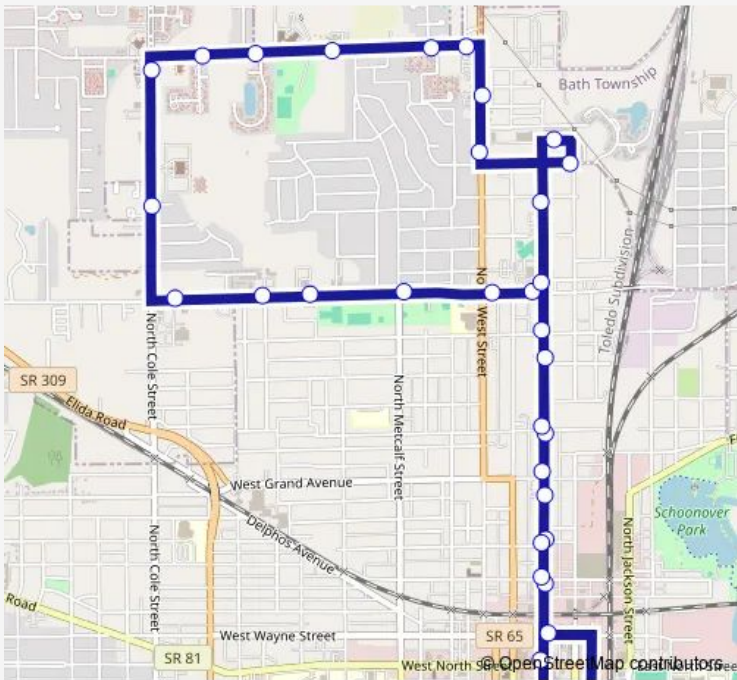

Bus 4 North Main

[Go to website](#)

Direction
 Lima Terminal (High Street) — Lima Terminal (High Street)
 34 stops
[Open route schedule](#)

- Lima Terminal (High Street)
- Wayne and Main
- Daley's Grocery
- Greenway Apartments
- Black Lace Shelter
- Main and Murphy
- Betty Lou Apartments
- Robb and Main
- North Middle School
- Metcalf and Robb
- Eagles
- Furl Williams Shelter
- Mr. Appliance
- Lima West Apartments
- Wally's
- Brower Commons Shelter
- Willow Lake Apartments.
- Temple Christian Elementary
- Maplewood Apartments
- Circle K
- Mcdonald's

Route schedule
 Lima Terminal (High Street) — Lima Terminal (High Street)

Monday	05:50-18:50
Tuesday	05:50-18:50
Wednesday	05:50-18:50
Thursday	05:50-18:50
Friday	05:50-18:50
Saturday	07:50-16:50
Sunday	—

Route info
 Direction: Lima Terminal (High Street)
 Stops: 34
 Trip Duration: 0 hour 25 min

4 — North Main BusMaps

West and Northern

Northern and Union

Citi Trend (Northland Plaza)

Lane and North Main

St. Gerard School

O'Conner and Main

Murphy and Main

Main & Grand Ave.

Haller and Main

Mckibben & Main St.

Court House

Dominion Building

Lima Terminal (High Street)