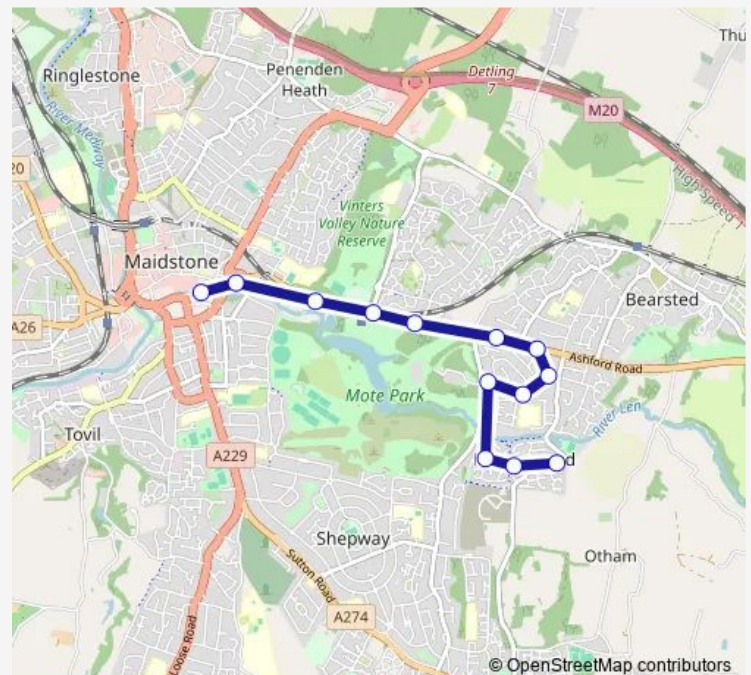

Thursday 09:13-18:08

Friday 09:13-18:08

Saturday 09:13-17:13

Sunday —

Route info

Direction: Pennine Way

Stops: 13

Trip Duration: 0 hour 17 min

4 — Maidstone - Downswood

Direction

Chequers Bus Station — Gorham Drive

14 stops

[Open route schedule](#)

Chequers Bus Station

Haynes

Turkey Mill

Foxden Drive

Horton Downs

Gorham Drive

Route schedule

Chequers Bus Station — Gorham Drive

Monday 09:52-17:45

Tuesday 09:52-17:45

Wednesday 09:52-17:45

Thursday 09:52-17:45

Friday 09:52-17:45

Saturday 08:52-16:52

Sunday —

Route info

Direction: Chequers Bus Station

Stops: 14

Trip Duration: 0 hour 16 min