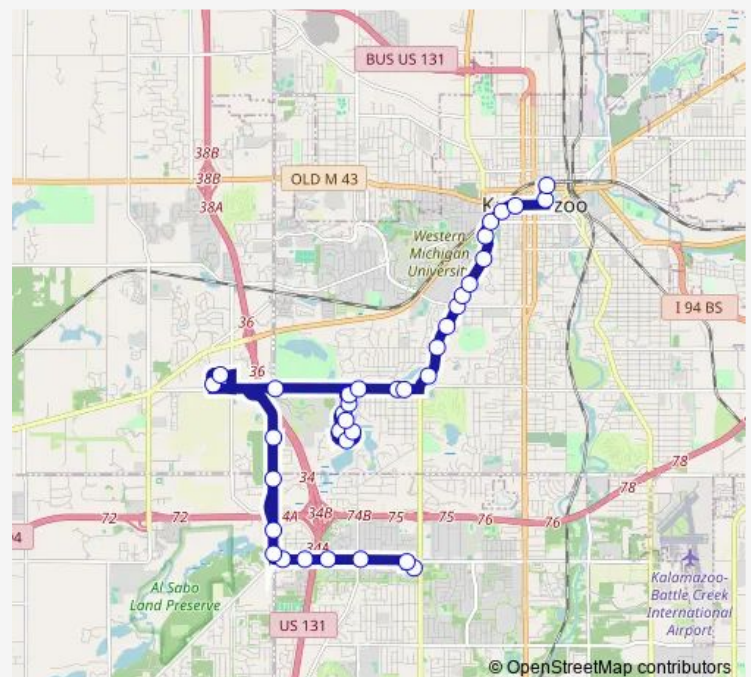

Greenleaf circle & Willow Creek

Greenleaf circle & Willow Lake Club

Greenleaf Blvd &

Route schedule

Mallard Cr & Albatross Ct — Kalamazoo Transit Center

Monday 06:33-21:33

Tuesday 06:33-21:33

Wednesday 06:33-21:33

Thursday 06:33-21:33

Friday 06:33-21:33

Saturday 06:33-21:33

Sunday 09:33-16:33

Route info

Direction: Mallard Cr & Albatross Ct

Stops: 37

Trip Duration: 0 hour 35 min

4 — Oakland

Parkview & Wood

Parkview & Barnard

Parkview & Laird

Oakland & Whites

Oakland & Chevy Chase

Oakland & Spruce

Oakland & Howard

Kalamazoo Transit Center

Direction

Kalamazoo Transit Center — Mallard Cr & Albatross Ct

16 stops

[Open route schedule](#)

Kalamazoo Transit Center

Oakland & Eddies Ln/Lovell

Oakland &