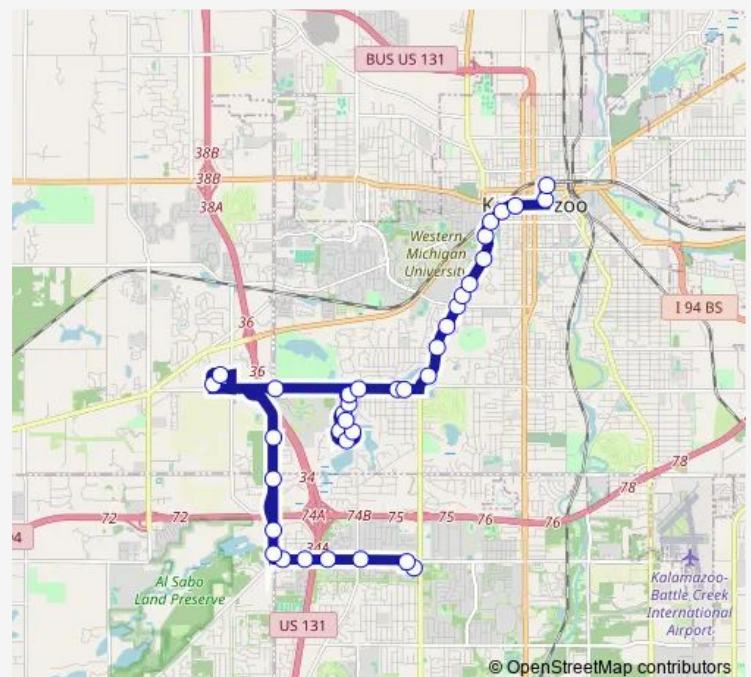

Greenleaf circle & Willow Creek

Greenleaf circle & Willow Lake Club

Greenleaf Blvd &

Route schedule

Mallard Cr & Albatross Ct — Kalamazoo Transit Center

Monday 06:33-21:33

Tuesday 06:33-21:33

Wednesday 06:33-21:33

Thursday 06:33-21:33

Friday 06:33-21:33

Saturday 06:33-21:33

Sunday 09:33-16:33

Route info

Direction: Mallard Cr & Albatross Ct

Stops: 37

Trip Duration: 0 hour 35 min

4 — Oakland

Parkview & Wood

Parkview & Barnard

Parkview & Laird

Oakland & Whites

Oakland & Chevy Chase

Oakland & Spruce

Oakland & Howard

Kalamazoo Transit Center

Direction

Kalamazoo Transit Center — Mallard Cr & Albatross Ct

16 stops

[Open route schedule](#)

Kalamazoo Transit Center

Oakland & Eddies Ln/Lovell

Oakland &