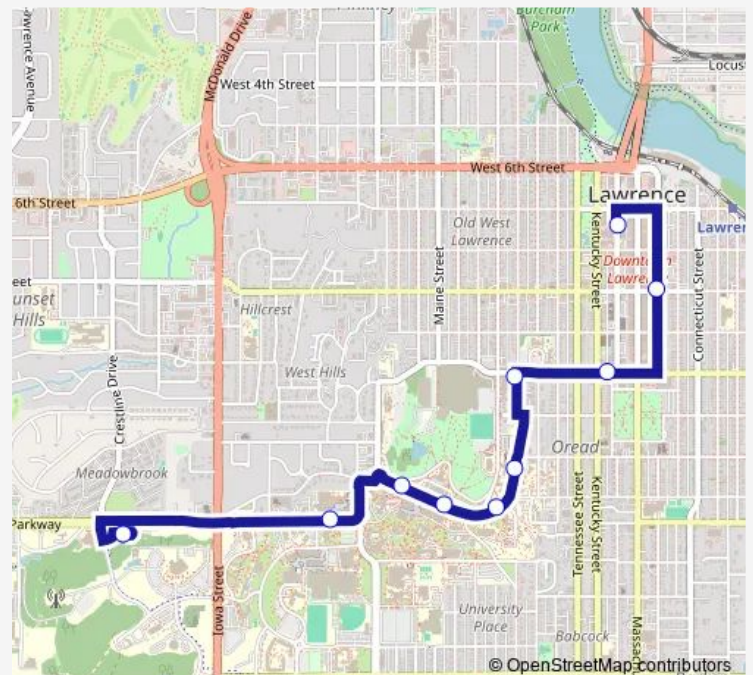

### Direction

1 - Vermont @ 7th — 410 C - Central Station

10 stops

[Open route schedule](#)

1 - Vermont @ 7th

124 - 9th @ New Hampshire

407 - 11th @ Tennessee

357 - Indiana @ 11th

### Route schedule

1 - Vermont @ 7th — 410 C - Central Station

Monday 06:00-20:00

Tuesday 06:00-20:00

Wednesday 06:00-20:00

Thursday 06:00-20:00

Friday 06:00-20:00

Saturday 07:00-20:00

### Route info

Direction: 1 - Vermont @ 7th

Stops: 10

Trip Duration: 0 hour 15 min

**Direction**

410 C - Central Station — 1 - Vermont @ 7th

11 stops

[Open route schedule](#)

Thursday 06:15-19:45

Friday 06:15-19:45

Saturday 06:45-19:45

Sunday —

**Route info**

Direction: 410 C - Central Station

Stops: 11

Trip Duration: 0 hour 15 min