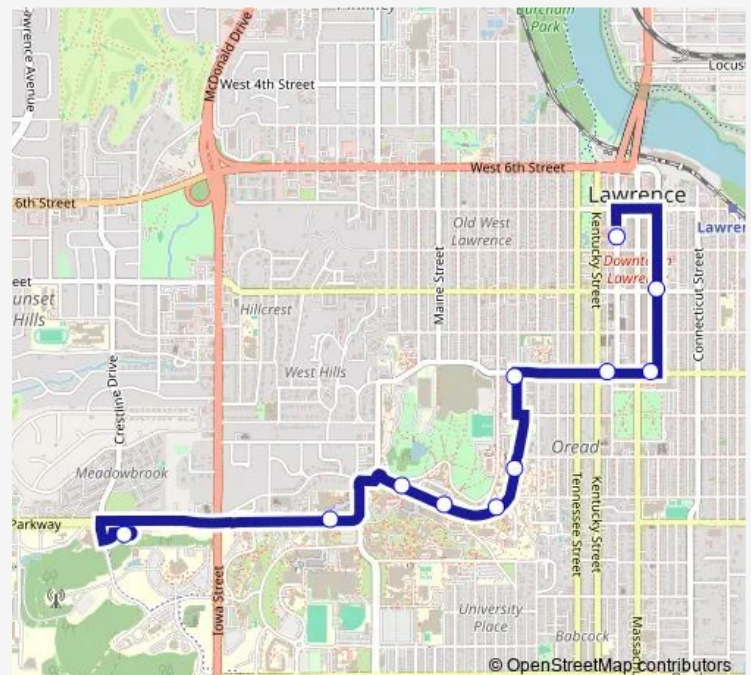

### Direction

1 - Vermont @ 7th — 410 A - Central Station

11 stops

[Open route schedule](#)

1 - Vermont @ 7th

124 - 9th @ New Hampshire

139 - 11th @ New Hampshire

407 - 11th @ Tennessee

### Route schedule

1 - Vermont @ 7th — 410 A - Central Station

Monday 06:00-20:00

Tuesday 06:00-20:00

Wednesday 06:00-20:00

Thursday 06:00-20:00

Friday 06:00-20:00

Saturday 07:00-20:00

### Route info

Direction: 1 - Vermont @ 7th

Stops: 11

Trip Duration: 0 hour 15 min

4 — Central Station / Downtown via Ku

**Direction**

410 A - Central Station — 1 - Vermont @ 7th

11 stops

## Route schedule

410 A - Central Station — 1 - Vermont @ 7th

Monday 06:15-19:45

Tuesday 06:15-19:45

Wednesday 06:15-19:45

Thursday 06:15-19:45

Friday 06:15-19:45

Saturday 06:45-19:45