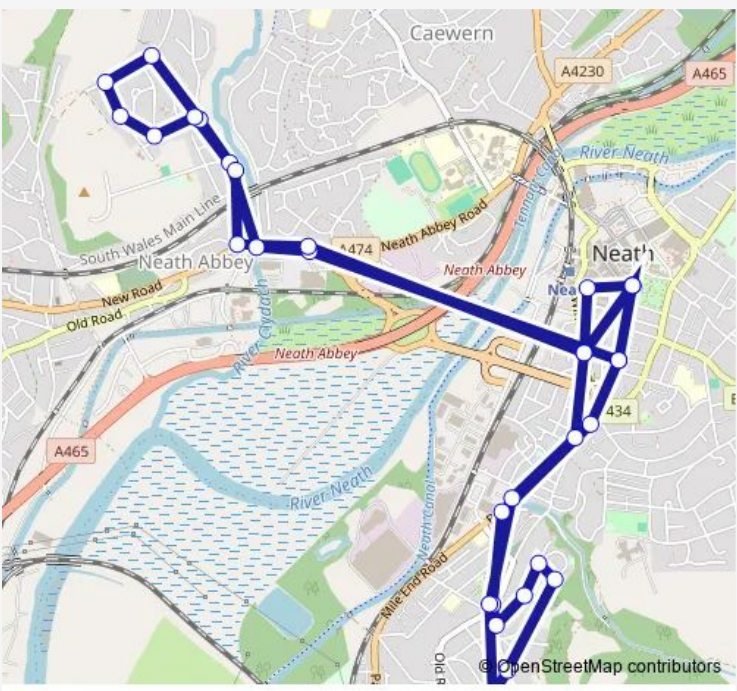

Bus 4 Skewen - Neath victoria Gardens via Longford, Pencaerau

[Go to website](#)

Direction
Neath Bus Station Stand 4 — Neath Bus Station Stand 4
32 stops
[Open route schedule](#)

- Neath Bus Station Stand 4
- London Road
- Cwrt Herbert
- Smiths` Arms
- The Drive
- Heol Esgyn
- Rhyd-Hir
- Longford Lane
- Heol Penlan
- Heol Esgyn
- Tregellis Road
- The Drive
- Smiths` Arms
- Cwrt Herbert
- Windsor Road
- Neath Bus Station Stand 4
- London Road
- Stockham's Corner
- Castle Bingo
- Herbert Road
- Primrose Road

Route schedule
Neath Bus Station Stand 4 — Neath Bus Station Stand 4

Monday	08:34-15:50
Tuesday	08:34-15:50
Wednesday	08:34-15:50
Thursday	08:34-15:50
Friday	08:34-15:50
Saturday	—
Sunday	—

Route info
Direction: Neath Bus Station Stand 4
Stops: 32
Trip Duration: 0 hour 49 min

■ 4 — Skewen - Neath victoria Gardens via Longford, Pencaerau **BusMaps**