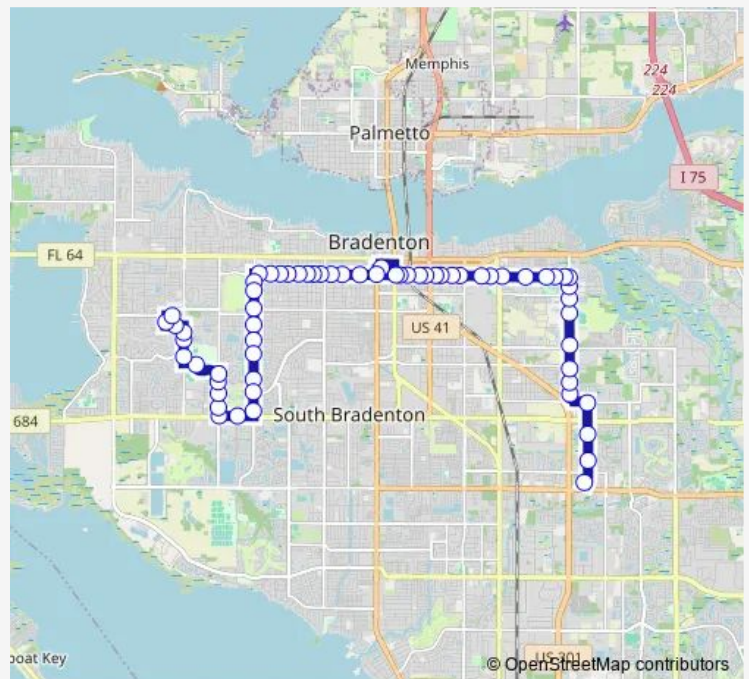

51st St W/17th Ave W

17th Ave W/56th Street W

17th Ave W / 59th St W

17th Ave W/21st Ave W (Manatee Learning Academy)

21st Ave W/17th Ave W (Freedom Village)

21st Ave W/Blake Hospital

21st Ave W/55th Street W

### Route schedule

21st Ave W/Blake Hospital — 30th St E/53rd Ave E (Walmart)

Monday	05:35-17:35
Tuesday	05:35-17:35
Wednesday	05:35-17:35
Thursday	05:35-17:35
Friday	05:35-17:35
Saturday	05:35-17:35
Sunday	—

### Route info

Direction: 21st Ave W/Blake Hospital

Stops: 69

Trip Duration: 0 hour 56 min

4 — 9th Avenue

43rd St W/11th Ave W

43rd St W / 9th Ave W

9th Ave W/41st St Ct W

## Route info

Direction: 30th St E/53rd Ave E (Walmart)

Stops: 63

Trip Duration: 0 hour 57 min

MLK Ave W/3rd St W

MLK Ave W/6th St W

MLK Ave W/8th St W

MLK Ave W/9th St W