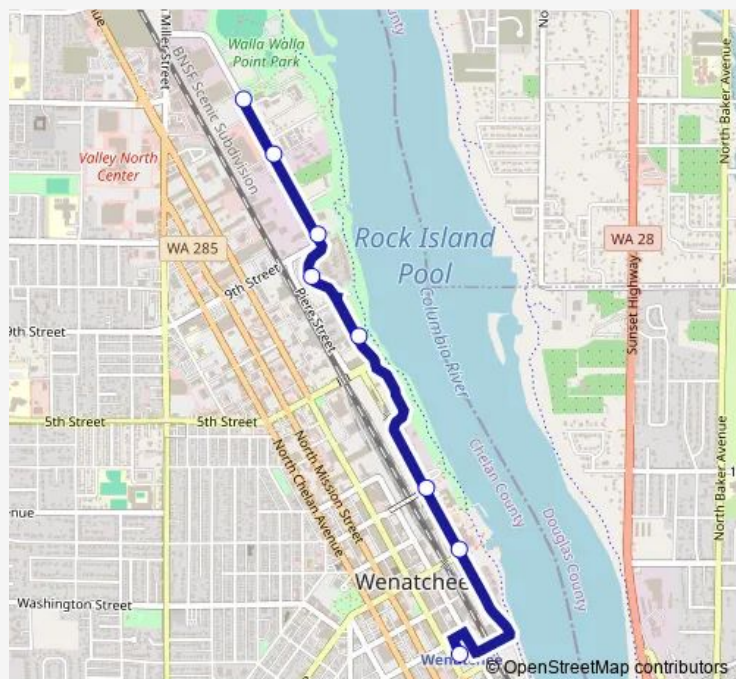

Worthen St at Walking Bridge

Riverside Dr and Fifth

Riverside Dr and 9th

Walla Walla Ave and 9th

Walla Walla Ave at Cascade Vet

Walla Walla Ave at Ttc

Route schedule

Columbia Station — Walla Walla Ave at Ttc

Monday 07:00-19:30

Tuesday 07:00-19:30

Wednesday 07:00-19:30

Thursday 07:00-19:30

Friday 07:00-19:30

Saturday 07:30-16:30

Sunday 09:30-16:30

Route info

Direction: Columbia Station

Stops: 8

Trip Duration: 0 hour 6 min

4 — Riverside Dr

Direction

Walla Walla Ave at Ttc — Columbia Station

9 stops

[Open route schedule](#)

Saturday 07:36-16:36

Sunday 09:36-16:36

Route info

Direction: Walla Walla Ave at Ttc

Stops: 9

Trip Duration: 0 hour 7 min

4 Bus time schedules and route maps are available in an offline PDF at busmaps.com. Use the busmaps.com website to see live bus times, train schedule or subway schedule, and step-by-step directions for all public transit in Wenatchee