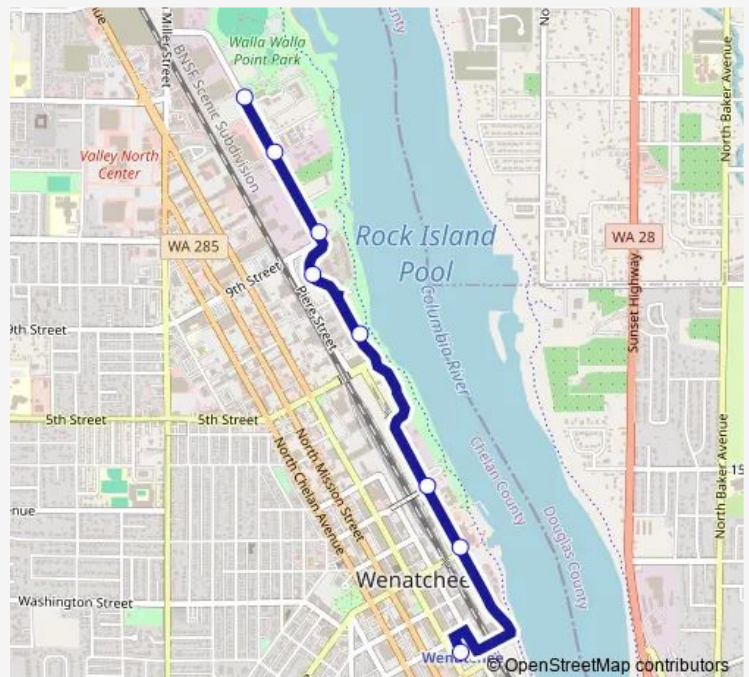

Worthen St at Walking Bridge

Riverside Dr and Fifth

Riverside Dr and 9th

Walla Walla Ave and 9th

Walla Walla Ave at Cascade Vet

Walla Walla Ave at Ttc

Route schedule

Columbia Station — Walla Walla Ave at Ttc

Monday 07:00-19:30

Tuesday 07:00-19:30

Wednesday 07:00-19:30

Thursday 07:00-19:30

Friday 07:00-19:30

Saturday 07:30-16:30

Sunday 09:30-16:30

Route info

Direction: Columbia Station

Stops: 8

Trip Duration: 0 hour 6 min

4 — Riverside Dr

Direction

Walla Walla Ave at Ttc — Columbia Station

9 stops

[Open route schedule](#)

Saturday 07:36-16:36

Sunday 09:36-16:36

Route info

Direction: Walla Walla Ave at Ttc

Stops: 9

Trip Duration: 0 hour 7 min

4 Bus time schedules and route maps are available in an offline PDF at busmaps.com. Use the busmaps.com website to see live bus times, train schedule or subway schedule, and step-by-step directions for all public transit in Wenatchee