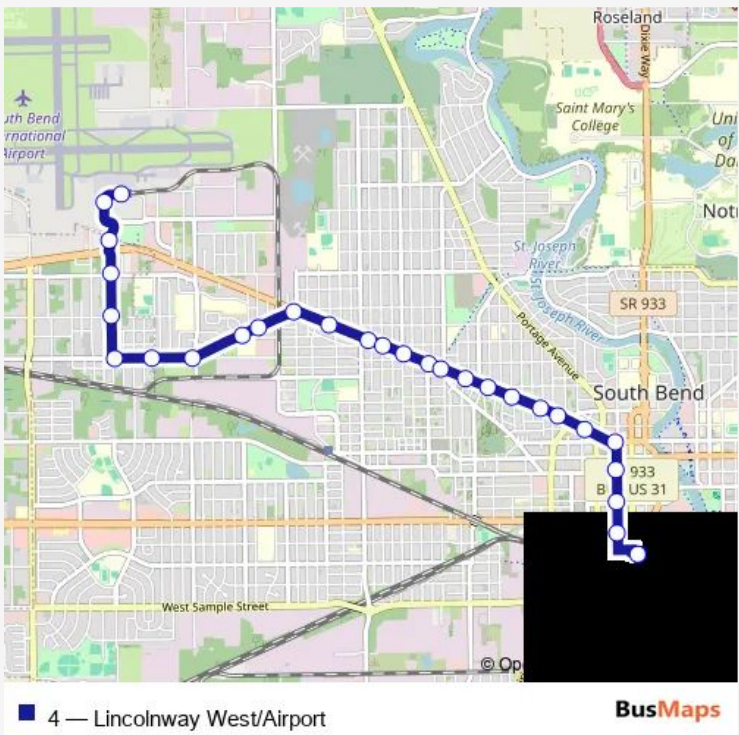

Bus 4 Lincolnway West/Airport

[Go to website](#)

Direction
 South Street Station — South Bend International Airport:
 South Shore Line

33 stops

[Open route schedule](#)

- South Street Station
- Monroe & Lafayette
- Lafayette & Wayne (out)
- Lafayette & Washington (out)
- Lincolnway & Lasalle
- Lincolnway & Taylor (out)
- Lincolnway & Scott
- Lincolnway & Cottage Grove
- Lincolnway & Sherman
- Lincolnway & Cleveland (out-4)
- Lincolnway & Lawndale (out)
- Lincolnway & Wilber
- College & Rupel
- College & Fassnacht
- College & Orange
- Orange & Johnson
- Orange & Huey
- Orange & Olive
- Amtrak Station at Washington St
- Kenwood Ave & Bendix Drive - The Excel Center
- Olive & Kenwood

Route schedule

South Street Station — South Bend International Airport:
 South Shore Line

Monday	05:50-21:15
Tuesday	05:50-21:15
Wednesday	05:50-21:15
Thursday	05:50-21:15
Friday	05:50-21:15
Saturday	06:40-17:40
Sunday	—

Route info

Direction: South Street Station

Stops: 33

Trip Duration: 0 hour 26 min

4 — Lincolnway West/Airport **BusMaps**

Kennedy Primary Academy

Prast & Olive

Lincolnway & Olive (out)

Route info

Direction: South Bend International Airport: South Shore
Line

Stops: 28

Trip Duration: 0 hour 19 min

Lafayette & Washington (in)

Lafayette & Wayne (in)

Lafayette & Monroe

South Street Station