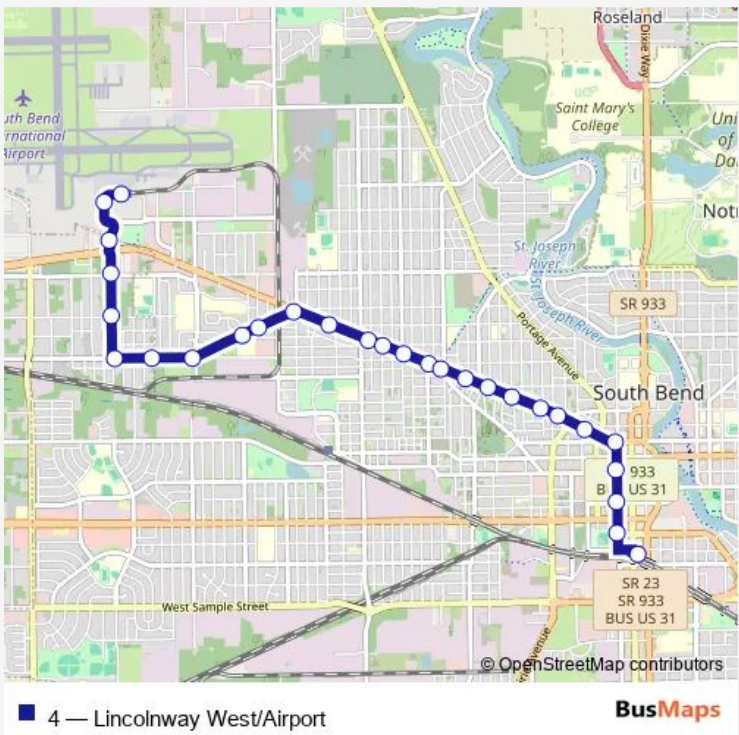

Route schedule

South Street Station — South Bend International Airport:  
 South Shore Line

Monday	05:50-21:15
Tuesday	05:50-21:15
Wednesday	05:50-21:15
Thursday	05:50-21:15
Friday	05:50-21:15
Saturday	06:40-17:40
Sunday	—

**Route info**

Direction: South Street Station

Stops: 33

Trip Duration: 0 hour 26 min

Kennedy Primary Academy

Prast & Olive

Lincolnway & Olive (out)

Lincolnway & Meade

Lincolnway & Elliot

Lincolnway & Bendix

Lincolnway at Phillips 66/Arby's

Lincolnway & Illinois

Lincolnway & Sheridan

Maplewood Ave & Commerce Dr

Commerce Drive & Terminal Drive

South Bend International Airport: South Shore Line

## Route info

Direction: South Bend International Airport: South Shore  
Line

Stops: 28

Trip Duration: 0 hour 19 min

Lafayette & Washington (in)

Lafayette & Wayne (in)

Lafayette & Monroe

South Street Station