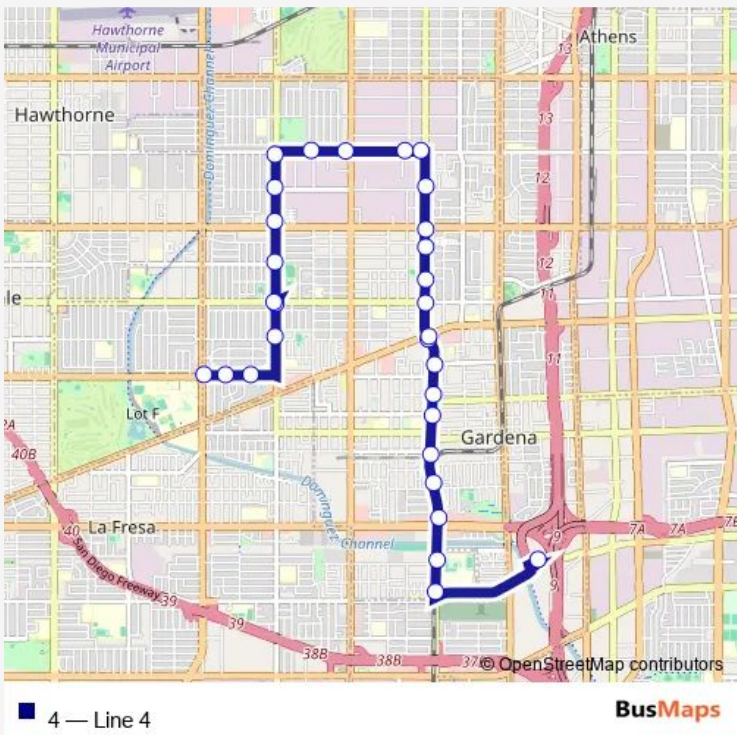

Route schedule
 Harbor Gateway Transit Center — Manhattan Beach & Crenshaw Blvd

Monday	07:05-15:23
Tuesday	07:05-15:23
Wednesday	07:05-15:23
Thursday	07:05-15:23
Friday	07:05-15:23
Saturday	—
Sunday	—

Route info

Direction: Harbor Gateway Transit Center

Stops: 30

Trip Duration: 0 hour 39 min

Van Ness Ave & 139th St

Van Ness Ave & Rosecrans Ave

Van Ness Ave & 147th St

Marine Ave & Van Ness Ave

Marine Ave & Van Ness Ave

Van Ness Ave & 154th St

Manhattan Beach Bl & Purche Ave

Manhattan Beach Bl & Marigold Ave

Manhattan Beach & Crenshaw Blvd

Direction

Manhattan Beach & Crenshaw Blvd — Harbor Gateway Transit Center

28 stops

[Open route schedule](#)

Sunday —

Route info

Direction: Manhattan Beach & Crenshaw Blvd

Stops: 28

Trip Duration: 0 hour 39 min

Normandie Ave & Artesia Bl

Normandie Ave & 178th St

Normandie Ave & 182nd Street