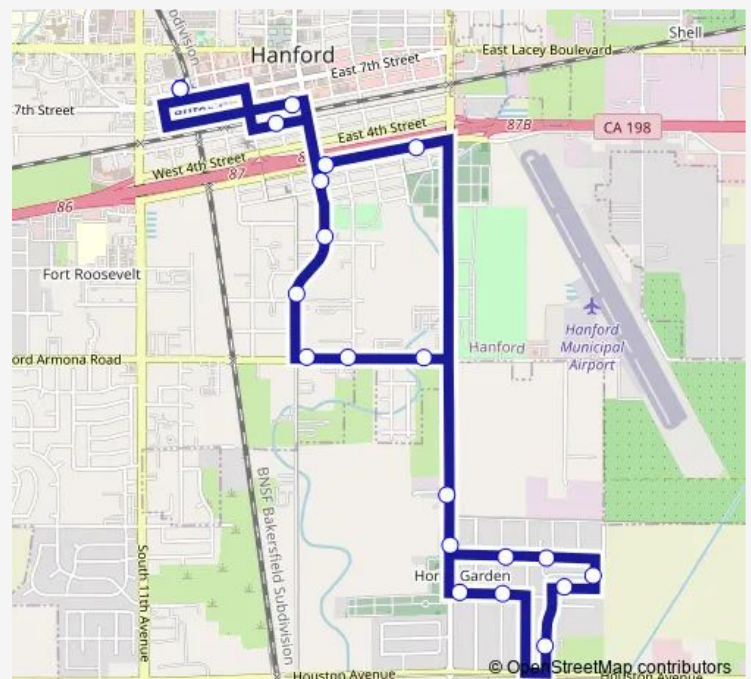

### Direction

Kart Transfer Center — Kart Transfer Center

21 stops

[Open route schedule](#)

Kart Transfer Center

6th & Irwin

3rd & Douty

3rd & White

10th Ave & Camino Ramon

Home & 2nd Place

Home & Shaw

6th & Eastview Drive

Garden Drive & Shaw

Shaw @ Home Garden Health Center

Garden Drive & 2nd Place

Garden Drive & 10th

### Route schedule

Kart Transfer Center — Kart Transfer Center

Monday	06:30-19:30
Tuesday	06:30-19:30
Wednesday	06:30-19:30
Thursday	06:30-19:30
Friday	06:30-19:30
Saturday	09:30-16:30
Sunday	—

### Route info

Direction: Kart Transfer Center

Stops: 21

Trip Duration: 0 hour 30 min

4 — Brown Line

4 Bus time schedules and route maps are available in an offline PDF at [busmaps.com](https://busmaps.com). Use the [busmaps.com](https://busmaps.com) website to see live bus times, train schedule or subway schedule, and step-by-step directions for all public transit in Hanford