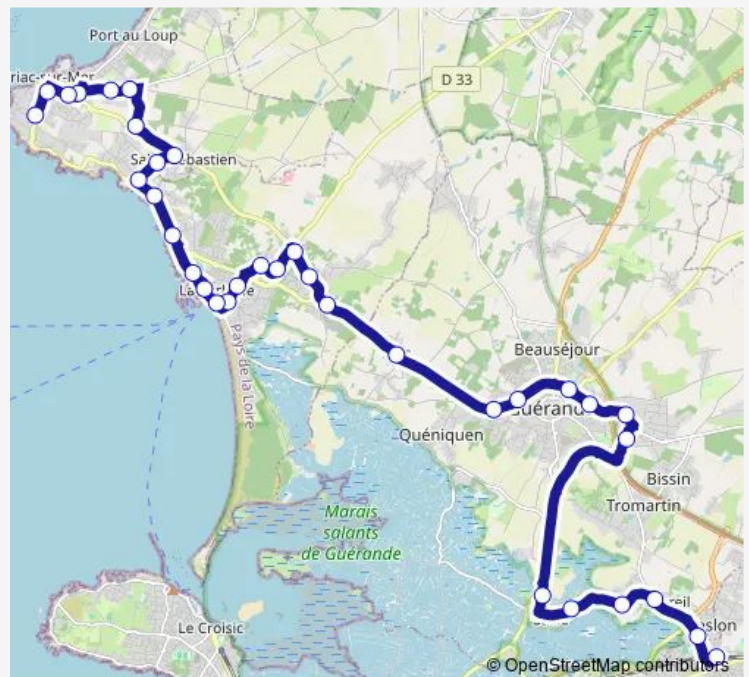

Saturday 08:40-18:40

Sunday 10:40-18:40

Route info

Direction: Gare SnCF Sud

Stops: 35

Trip Duration: 0 hour 50 min

4 — Piriac-Sur-Mer / La Turballe / Guérande / La Baule

Le Port

La Croix Kerdinio

Le Grain

Tranchée

Marché

Pen Ar Ran

Direction

Pen Ar Ran — Gare SnCF Sud

35 stops

Friday 07:00-18:35

Saturday 07:00-17:20

Sunday 09:20-17:20

Route info

Direction: Pen Ar Ran

Stops: 35

Trip Duration: 0 hour 51 min

Athador