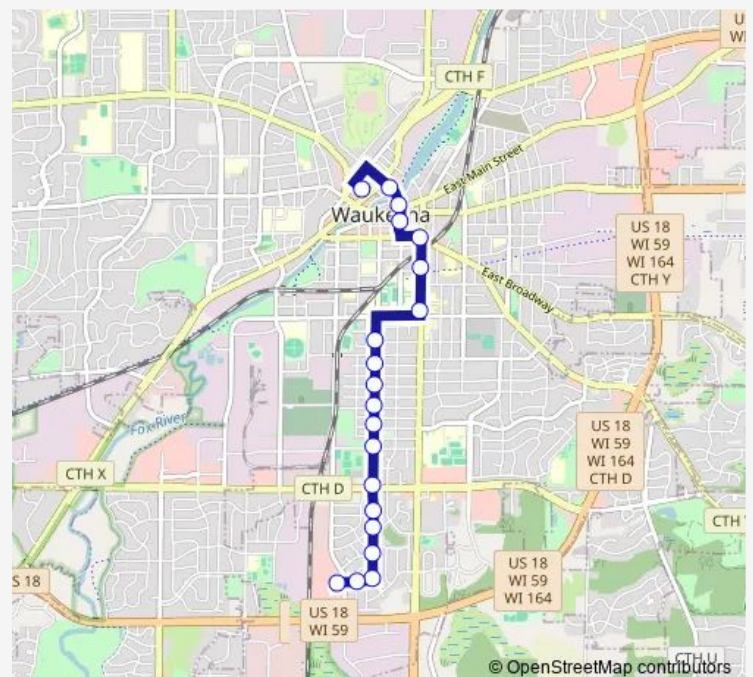

S Grand Avenue at W Roberta Avenue

S Grand Avenue at Estberg Avenue

S Grand Avenue at Frame Avenue

S Grand Avenue at Wilson Avenue

S Grand Avenue at W Lafin Avenue

S Grand Avenue at W College Avenue

N East Avenue at Wright Street

N East Avenue at Cook Street

N East Avenue at E Broadway

N East Avenue at South Street

E Main Street at N East Avenue

E Main Street at N Barstow Street

Route schedule

Super Wal-Mart — Transit Center Bay A

| | |
|-----------|-------------|
| Monday | — |
| Tuesday | — |
| Wednesday | — |
| Thursday | — |
| Friday | — |
| Saturday | 19:02-20:32 |
| Sunday | — |

Route info

Direction: Super Wal-Mart

Stops: 23

Trip Duration: 0 hour 13 min

Nw Barstow Street at Bank Street

Transit Center Bay A

Direction

Transit Center Bay A — Super Wal-Mart

20 stops

[Open route schedule](#)

Transit Center Bay A

Nw Barstow Street at Bank Street

N Barstow Street at W Main Street

N Barstow Street at South Street

Wisconsin Avenue at N East Avenue

N East Avenue at Cook Street