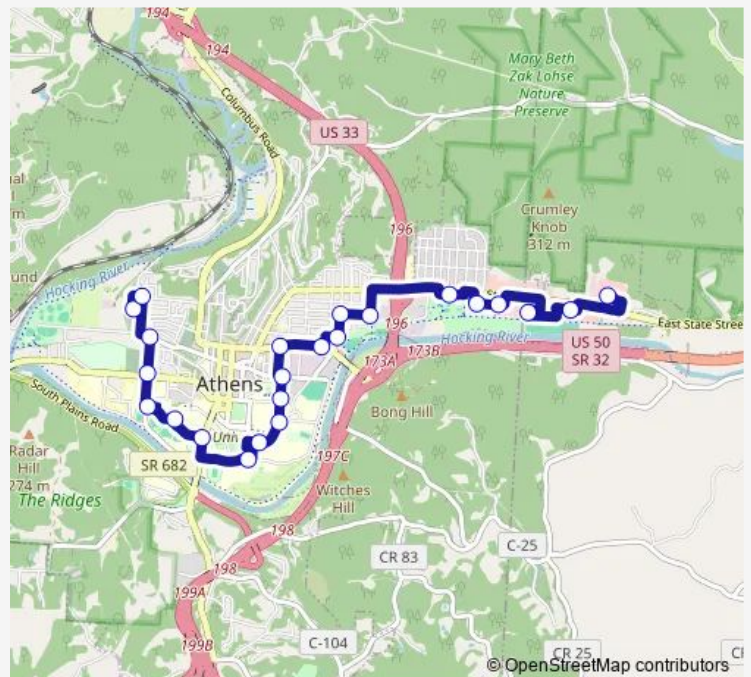

Direction

Market on State — Clarke / Curran

21 stops

[Open route schedule](#)

Market on State

970 East State

East State / Robinson

Big Lots

Clarke / Curran

Route schedule

Market on State — Clarke / Curran

Monday	08:23-21:23
Tuesday	08:23-21:23
Wednesday	08:23-21:23
Thursday	08:23-21:23
Friday	08:23-21:23
Saturday	08:23-21:23
Sunday	—

Route info

Direction: Market on State

Stops: 21

Trip Duration: 0 hour 21 min

4 — Line 4 - Westside/Campus/Market

Direction

Clarke / Curran — Market on State

23 stops

[Open route schedule](#)

Lincoln / Home St

Community Center

Athens Mall

Kroger

Walmart

Staples

Market on State

Route schedule