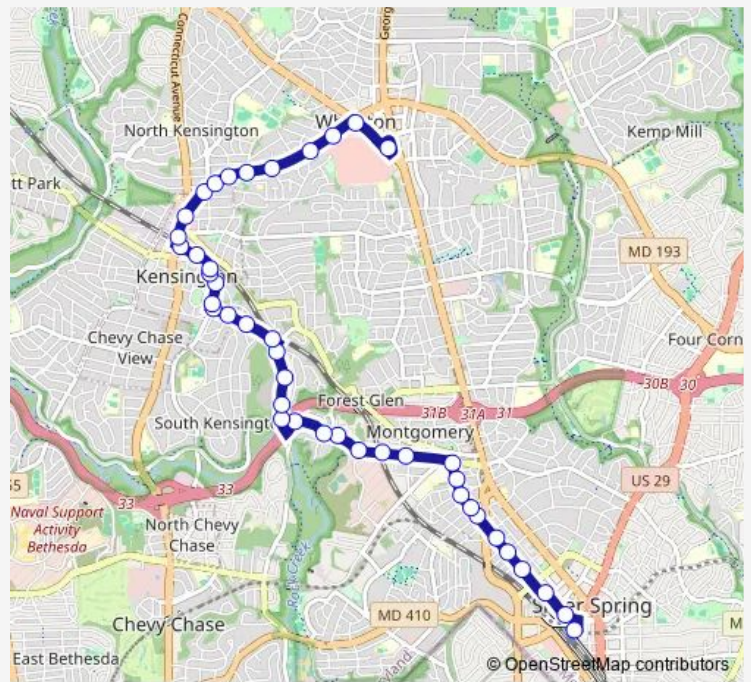

2ND AVE & Linden Ln

Linden LN & Warren St

Linden LN & @2418

Linden LN & Steven Sitter Ave

Linden LN & Woodstock Ave

Forsythe AVE & Woodstock Ave

Forsythe AVE & Newcastle Ave

Stoneybrook DR & Beach Dr

### Route schedule

Silver Spring Station & BAY 232 — Wheaton Station & BAY N

Monday	05:50-19:10
Tuesday	05:50-19:10
Wednesday	05:50-19:10
Thursday	05:50-19:10
Friday	05:50-19:10
Saturday	—
Sunday	—

### Route info

Direction: Silver Spring Station & BAY 232

Stops: 42

Trip Duration: 0 hour 33 min

4 — 4-Silver Spring-Wheaton

Kent ST & Stoneybrook Dr

Kent ST & Wake St

Kent ST & Frederick Ave

## Route info

Direction: Wheaton Station & BAY N

Stops: 39

Trip Duration: 0 hour 30 min

Linden LN & Steven Sitter Ave

Linden LN & @2418

Linden LN & Warren St

Linden LN & Brookville Rd