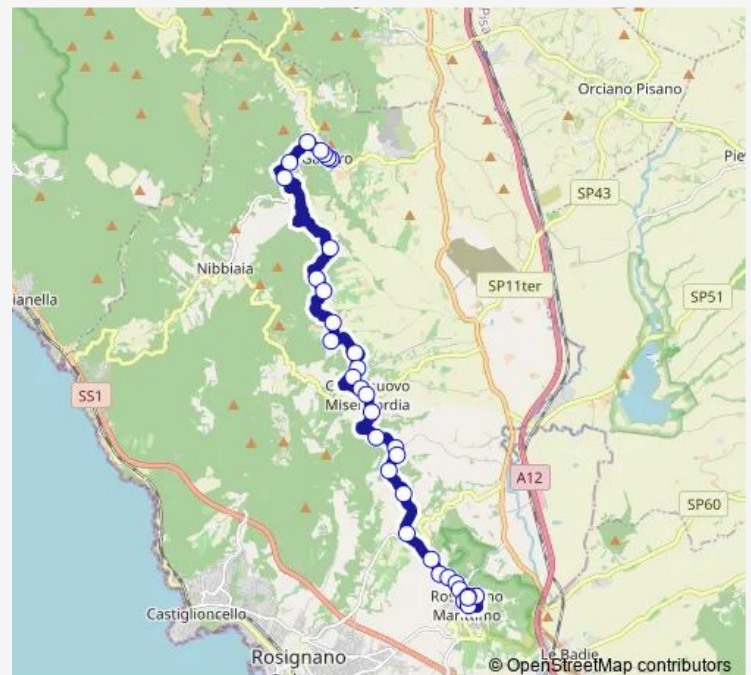

### Route schedule

Gabbro Capolinea — Rosignano M.Mo, Vignone

Monday 06:11-20:35

Tuesday 06:11-20:35

Wednesday 06:11-20:35

Thursday 06:11-20:35

Friday 06:11-20:35

Saturday 06:11-20:35

### Route info

Direction: Gabbro Capolinea

Stops: 34

Trip Duration: 0 hour 34 min

4 — Rosignano M.Mo - Castelnuovo - Gabbro

V. Traversa Livornese Loc. Enolaio

V. Trav. Livornese 32 Df

V. Trav. Livornese 27 Df