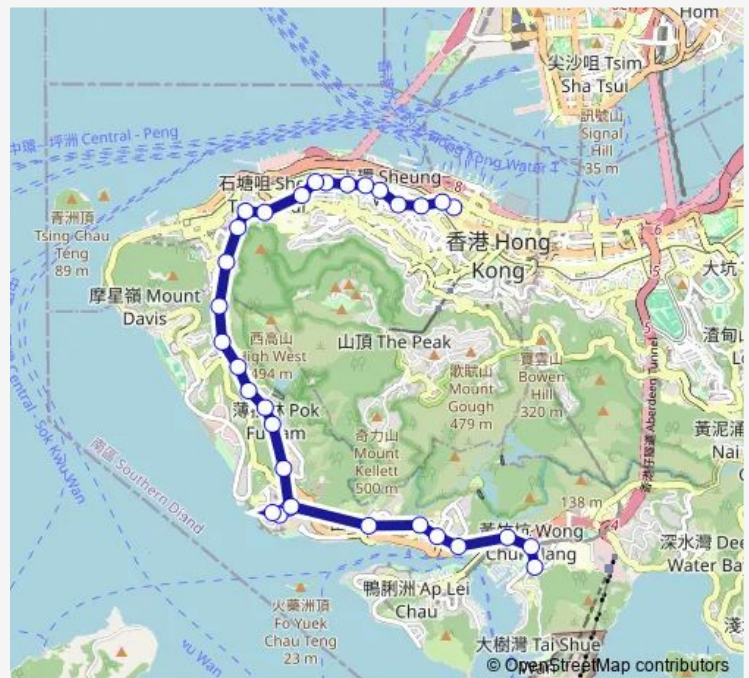

[Ctb] Sutherland Street, Queen'S Road West

[Ctb] Centre Street, Queen'S Road West → [Kmb+Ctb] Centre Street → Centre Street, Queen'S Road West

[Ctb] Western Street, Queen'S Road West

[Ctb] LI Sing Primary School, POK FU LAM Road

[Ctb] HKU West Gate, POK FU LAM Road → [Kmb+Ctb] HKU West Gate → Hku West Gate, POK FU LAM Road

Route schedule

[Ctb] Central (Exchange Square) → [Kmb+Ctb] Exchange Square BUS Terminus → Central (Exchange Square) — [Ctb] Wong Chuk Hang (NAM Long Shan)

Monday	—
Tuesday	—
Wednesday	—
Thursday	—
Friday	—
Saturday	—
Sunday	06:00-20:00

Route info

Direction: [Ctb] Central (Exchange Square) → [Kmb+Ctb] Exchange Square BUS Terminus → Central (Exchange Square)

Stops: 33

Trip Duration: 0 hour 39 min

[Ctb] Lady HO Tung Hall, POK FU LAM Road[[Kmb+Ctb]
Lady HO Tung Hall/
Lady HO Tung Hall, POK FU LAM
Road

[Ctb] Pokfield Road, POK FU LAM Road

[Ctb] POK FU LAM Playground, POK FU LAM Road