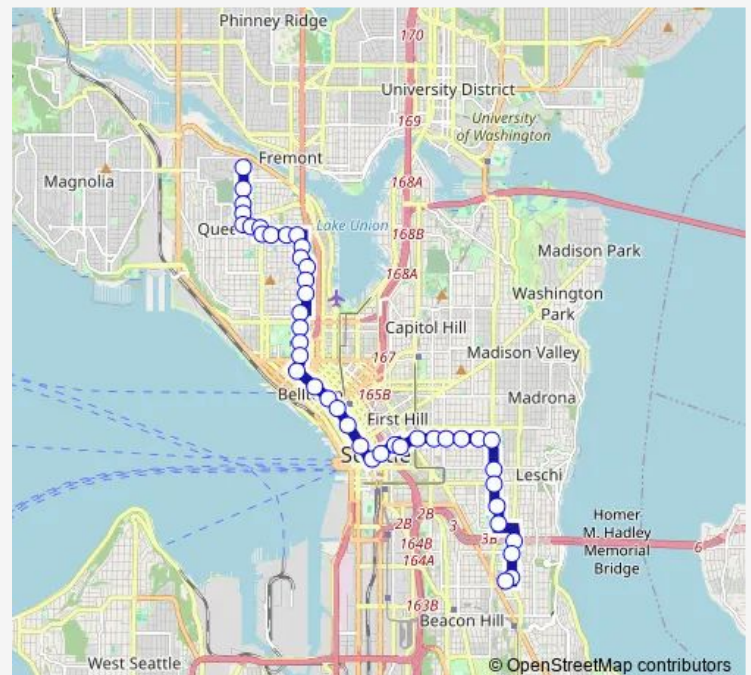

### Route schedule

S Jackson St & 5th Ave S — W Nickerson St & 3rd Ave W

Monday 04:24-09:45

Tuesday 04:24-09:45

Wednesday —

Thursday 04:24-09:45

Friday 04:24-09:45

Saturday 04:06-05:06

### Route info

Direction: S Jackson St & 5th Ave S

Stops: 27

Trip Duration: 0 hour 24 min

W McGraw St & 3rd Ave W

3rd Ave W & W Smith St

3rd Ave W & W Raye St

3rd Ave W & W Armour St

## Route info

Direction: 3rd Ave W &amp; W Cremona St

Stops: 36

Trip Duration: 0 hour 35 min

3rd Ave & Marion St

James St & 3rd Ave

James St & 5th Ave

James St & 8th Ave

## Route info

Direction: 3rd Ave W &amp; W Cremona St

Stops: 44

Trip Duration: 0 hour 42 min

3rd Ave & Marion St

James St & 3rd Ave

James St & 5th Ave

James St & 8th Ave