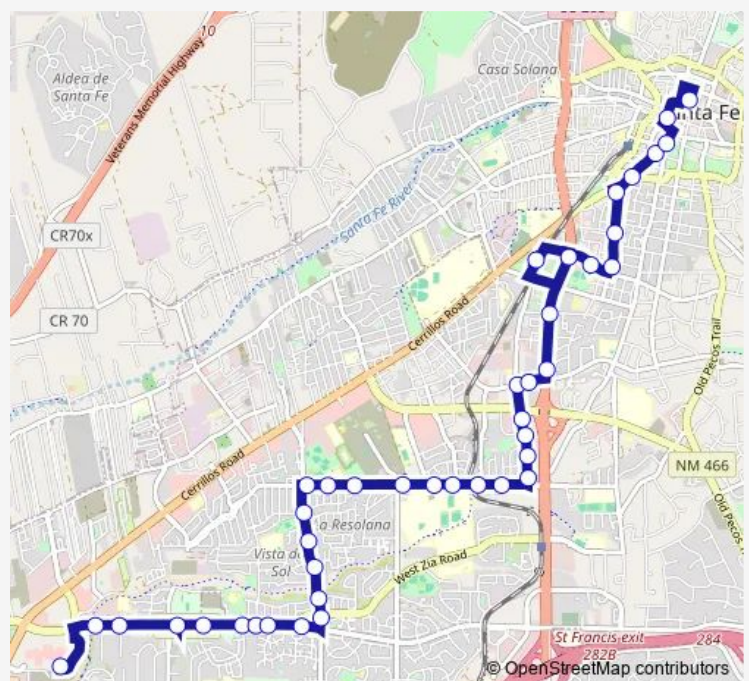

Pacheco @ Plaza Del Sur Ob

Pacheco @ Vista Del Sur Ob

Pacheco @ Siringo Ob

Route schedule

Downtown Transit Center — Santa Fe Place

Monday 07:38-18:03

Tuesday 07:38-18:03

Wednesday 07:38-18:03

Thursday 07:38-18:03

Friday 07:38-18:03

Saturday 09:00-17:00

Sunday 09:00-17:00

Route info

Direction: Downtown Transit Center

Stops: 41

Trip Duration: 0 hour 35 min

4 — Downtown - St Francis - Siringo - Camino Carlos Rey - Santa Fe Place

Siringo @ Calle Contento Ob

Siringo @ Calle Lorca Ob

Siringo @ 5th Ob

Siringo @ Llano Ob

Siringo @ Yucca Ob

Siringo @ Alamosa Ob

Siringo @ San Lorenzo Ob

Rodeo @ Zia Ob

Rodeo @ Avenida de las Campanas Ob

Rodeo @ Chavez Center Ob

Rodeo @ Paseo De Los Pueblos Ob

Rodeo @ Richards Ob

Rodeo @ Legacy Court Ob

Santa Fe Place

Direction