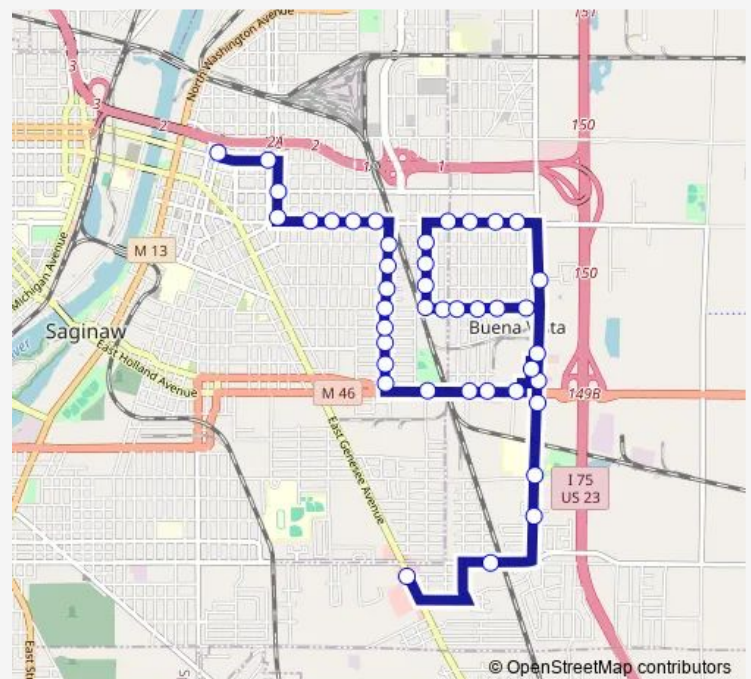

Hess/Cumberland

O'Reilly Auto Parts (Dixie Hwy)

Route schedule

Stars Plaza — O'Reilly Auto Parts (Dixie Hwy)

Monday 05:00-20:00

Tuesday 05:00-20:00

Wednesday 05:00-20:00

Thursday 05:00-20:00

Friday 05:00-20:00

Saturday —

Sunday —

Route info

Direction: Stars Plaza

Stops: 20

Trip Duration: 0 hour 19 min

4 — Holland/Nexteer/Janes

Direction

O'Reilly Auto Parts (Dixie Hwy) — Stars Plaza

42 stops

[Open route schedule](#)

O'Reilly Auto Parts (Dixie Hwy)

BV Sr Community Apts (Hess)

Outer/Carrie Marie

BV Community Center (Outer Dr)

Tuesday 05:19-20:19

Wednesday 05:19-20:19

Thursday 05:19-20:19

Friday 05:19-20:19

Saturday —

Sunday —

Route info

Direction: O'Reilly Auto Parts (Dixie Hwy)