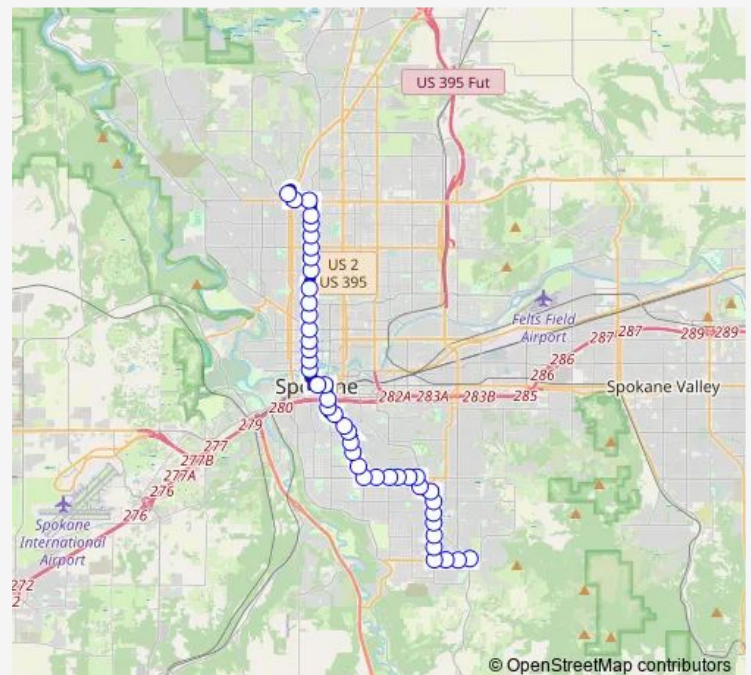

South Hill Park & Ride Bay 1

29th @ Stone

29th @ Martin

29th @ Pittsburg

29th @ Pinecrest

29th @ Arthur

29th @ Hatch

Grand @ 25th

Grand @ 21st

Grand @ 18th

Grand @ 14th Avenue

Route schedule

Moran Station P&R Bay 1 — Plaza Bay 13

Monday	18:01
Tuesday	18:01
Wednesday	18:01
Thursday	18:01
Friday	18:01
Saturday	—
Sunday	—

Route info

Direction: Moran Station P&R Bay 1

Stops: 27

Trip Duration: 0 hour 30 min

■ 4 — Monroe-Regal

Grand @ 12th

Mcclellan @ 8th

Washington @ 6th

Washington @ 4th

Sprague @ Stevens

Plaza Bay 13

Direction

5 Mile Park & Ride — Moran Station Mast 2

47 stops

[Open route schedule](#)

5 Mile Park & Ride

Francis @ Cedar

Francis @ Monroe