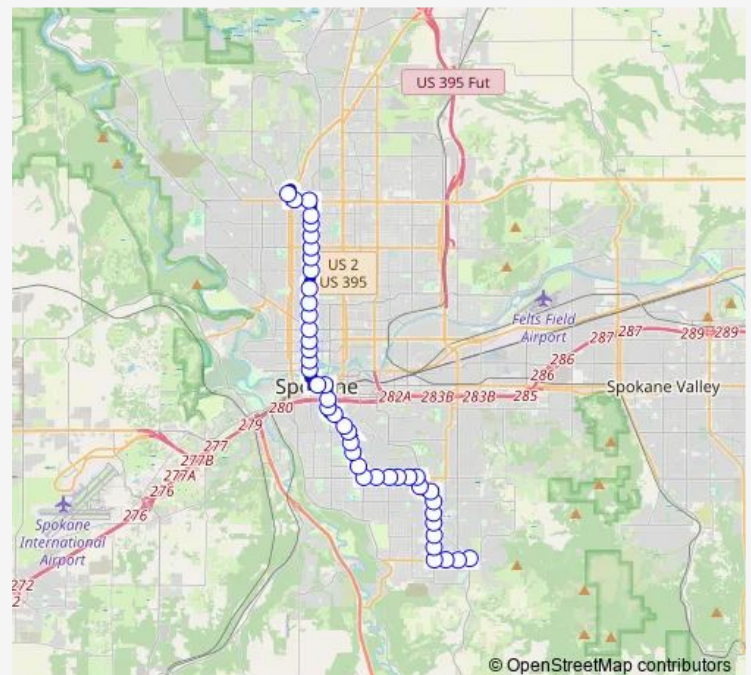

### Direction

5 Mile Park & Ride — Moran Station Mast 2

47 stops

[Open route schedule](#)

5 Mile Park & Ride

Francis @ Cedar

Francis @ Monroe

Monroe @ Columbia

Monroe @ Nora

Monroe @ Maxwell

Monroe @ Gardner

Monroe @ Broadway

Monroe @ Summit

Riverside @ Monroe

Plaza Bay 2

Plaza Bay 6

### Route schedule

5 Mile Park & Ride — Moran Station Mast 2

Monday 05:26-22:58

Tuesday 05:26-22:58

Wednesday 05:26-22:58

Thursday 05:26-22:58

Friday 05:26-22:58

Saturday 05:50-22:57

### Route info

Direction: 5 Mile Park & Ride

Stops: 47

Trip Duration: 0 hour 50 min

4 — Monroe-Regal

Stevens @ 4th

Stevens @ 6th

9th @ McClellan