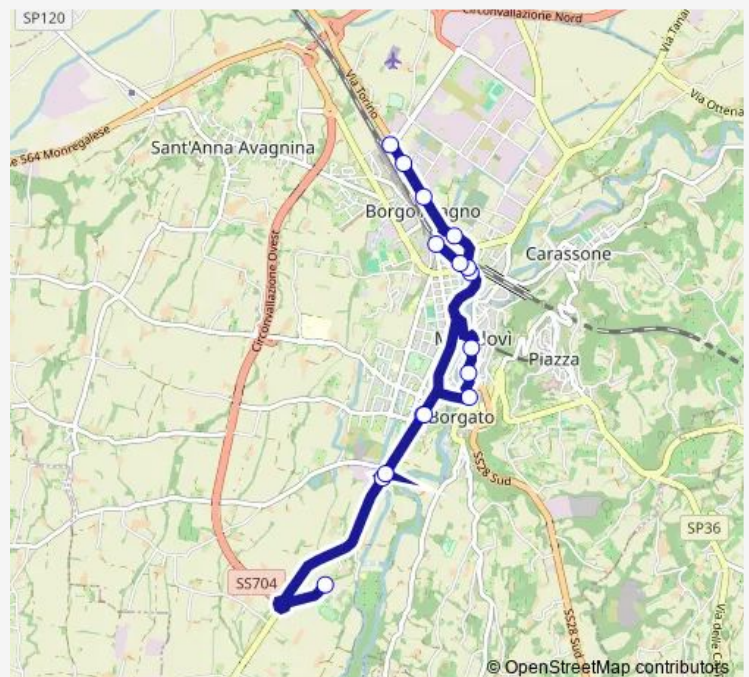

Bus 4 Mondovi' FS - Itis - CFP Beila

[Go to website](#)

Direction

Mondovi' - Stazione Fs — Mondovi' - Piazza Repubblica

8 stops

[Open route schedule](#)

Mondovi' - Stazione Fs

Mondovi' - Corso Italia

Mondovi' - VIA I Alpini

Mondovi' - Piazza Mellano

Mondovi' - Corso Statuto

Mondovi' - Municipio Breo

Mondovi' - Trattoria London

Mondovi' - Piazza Repubblica

Route schedule

Mondovi' - Stazione Fs — Mondovi' - Piazza Repubblica

Monday —

Tuesday —

Wednesday —

Thursday —

Friday —

Saturday 07:45

Sunday —

Route info

Direction: Mondovi' - Stazione Fs

Stops: 8

Trip Duration: 0 hour 10 min

4 — Mondovi' FS - Itis - CFP Beila