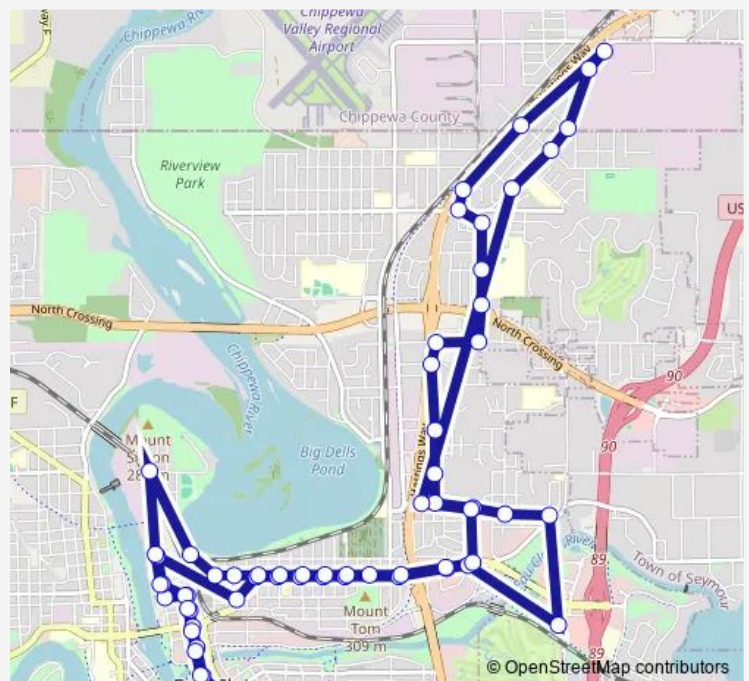

Bus 4 Locust Lane

[Go to website](#)

Direction
 Transfer Center — Transfer Center

62 stops

[Open route schedule](#)

- Transfer Center
- Barstow and Eau Claire
- Barstow and Galloway
- Barstow and Madison Se
- Barstow and William
- Barstow and Oak
- Oak and Forest
- Forest and Elm
- Forest and Sara
- Germania and Division Ne
- Birch and Putnam
- Birch and Centre
- Birch and Mc Donough
- Birch and Fall
- Birch and Holm
- Birch and Wagner
- Birch St. & Mt. Nemo
- Birch and Morning Side
- Woodman's
- Seymour and Mckinley
- Seymour and Brookline

Route schedule

Transfer Center — Transfer Center

Monday	06:15-17:15
Tuesday	06:15-17:15
Wednesday	06:15-17:15
Thursday	06:15-17:15
Friday	06:15-17:15
Saturday	—
Sunday	—

Route info

Direction: Transfer Center

Stops: 62

Trip Duration: 0 hour 57 min

4 — Locust Lane BusMaps

Seymour and Morningside

Seymour and Zepher

Zephyr Hill and Peebles

Zephyr Hill and Conrad

Hastings Way Service Road and Harrison

Hastings Way Service Road and La Salle

La Salle and Abby Hill

Abbe Hill and Abbe Hill Ct

Abbe Hill and Mandy

Abbe Hill and Leslie

Eddy and Northland

North Hastings Way at Dairy Queen

Hastings Way Service Road and Delbert