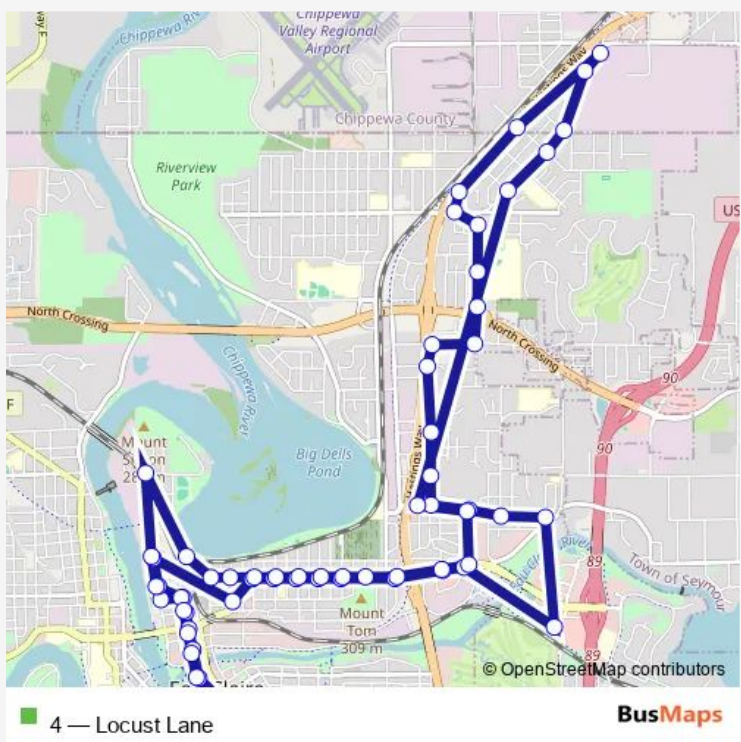

Bus 4 Locust Lane

[Go to website](#)

Direction
 Transfer Center — Transfer Center

62 stops

[Open route schedule](#)

- Transfer Center
- Barstow and Eau Claire
- Barstow and Galloway
- Barstow and Madison Se
- Barstow and William
- Barstow and Oak
- Oak and Forest
- Forest and Elm
- Forest and Sara
- Germania and Division Ne
- Birch and Putnam
- Birch and Centre
- Birch and Mc Donough
- Birch and Fall
- Birch and Holm
- Birch and Wagner
- Birch St. & Mt. Nemo
- Birch and Morning Side
- Woodman's
- Seymour and Mckinley
- Seymour and Brookline

Route schedule
 Transfer Center — Transfer Center

Monday	06:15-17:15
Tuesday	06:15-17:15
Wednesday	06:15-17:15
Thursday	06:15-17:15
Friday	06:15-17:15
Saturday	—
Sunday	—

Route info

Direction: Transfer Center

Stops: 62

Trip Duration: 0 hour 57 min

Seymour and Morningside

Seymour and Zepher

Zephyr Hill and Peebles

Zephyr Hill and Conrad

Hastings Way Service Road and Harrison

Hastings Way Service Road and La Salle