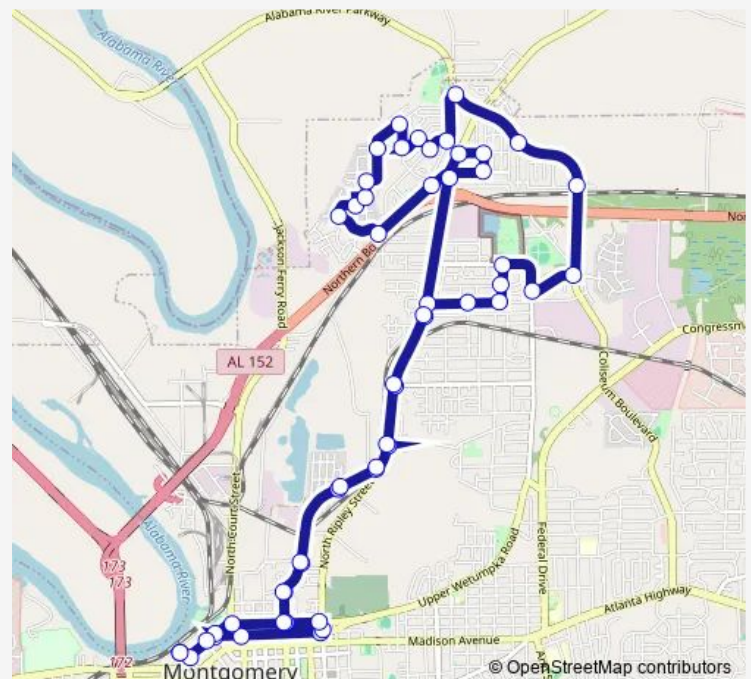

### Route schedule

Intermodal Transfer Center — Intermodal Transfer Center

Monday 05:30-19:30

Tuesday 05:30-19:30

Wednesday 05:30-19:30

Thursday 05:30-19:30

Friday 05:30-19:30

Saturday 07:30-17:30

### Route info

Direction: Intermodal Transfer Center

Stops: 53

Trip Duration: 1 hour 0 min

4 — Boylston

Flair & Briarbrook

Castlebrook & Flair

Brookview & Dyas

Oakbrook & Brookview

Oakbrook & Wildbrook

Conrad & Oakbrook

Conrad & Tremont

Tremont St & Vandy Dr.

Milton & Vandy

Tyler & Milton

Alabama River & Tyler