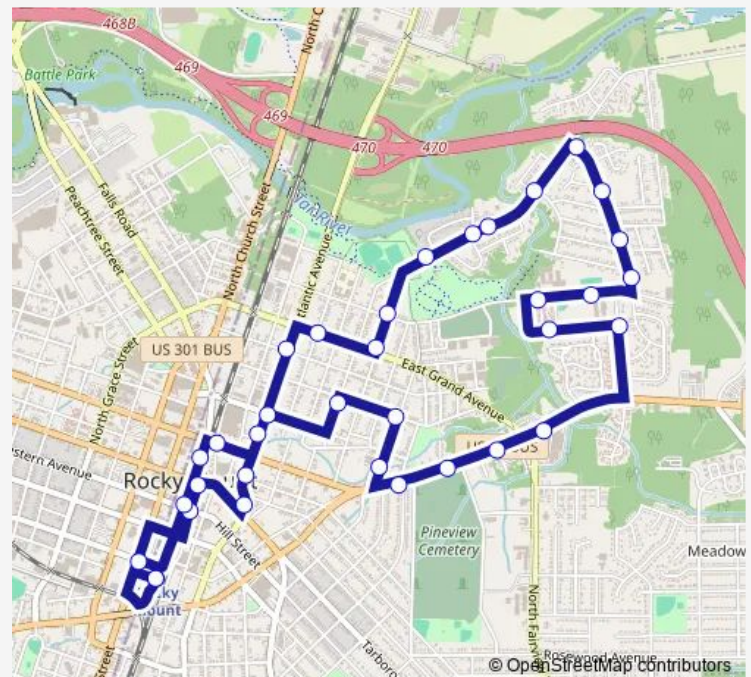

Raleigh & Mercer

Raleigh Blvd & Matthews St - Eastbound

Raleigh Blvd & Orange St - Eastbound

Ep Mart #2

Hunter & Stokes

Hunter & Whitehead - Westbound

Virginia & Whitehead Dr. - Eastbound

Virginia (Baskerville School)

Barnes & Virginia

Barnes & Cherry

Barnes & Fountain

Route schedule

Downtown Transfer Center — Downtown Transfer Center

Monday 06:45-17:45

Tuesday 06:45-17:45

Wednesday 06:45-17:45

Thursday 06:45-17:45

Friday 06:45-17:45

Saturday 09:45-16:45

Sunday —

Route info

Direction: Downtown Transfer Center

Stops: 35

Trip Duration: 0 hour 30 min

4 — Hillsdale

BusMaps

Barnes & Legget

Leggett & Robert

Leggett & Carver

Leggett & Corbett - Westbound

Leggett & Ellison

Park & Virginia