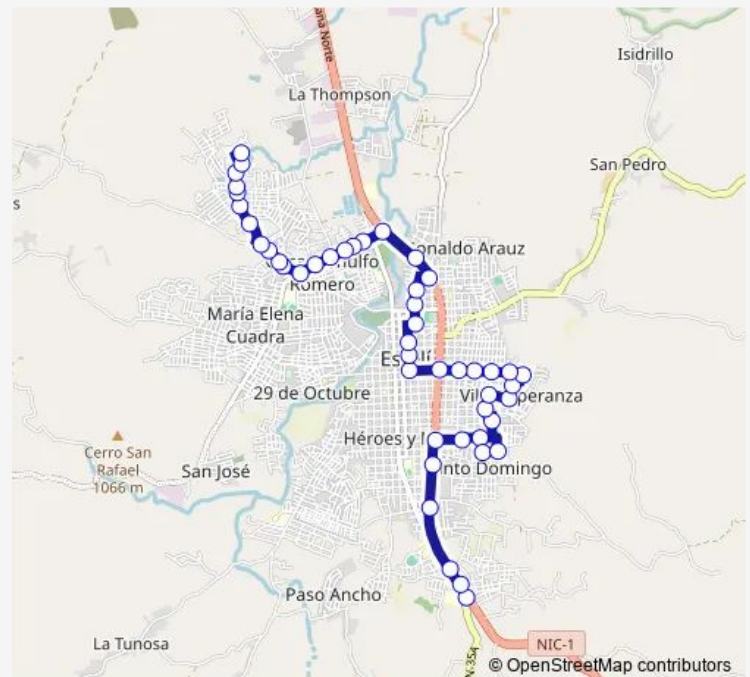

### Route schedule

Hospital — Villa Cuba

Monday 06:25-19:45

Tuesday 06:25-19:45

Wednesday 06:25-19:45

Thursday 06:25-19:45

Friday 06:25-19:45

Saturday —

### Route info

Direction: Hospital

Stops: 47

Trip Duration: 0 hour 44 min

4 — Villa Cuba - Hospital

La Soltero

Parque Central / Caritas

Los Arbolitos

## Direction

Villa Cuba — Hospital

52 stops

[Open route schedule](#)

Villa Cuba

La Vuelta del Villa Cuba

La Primera del Villa Cuba

El Puente

## Route info

Direction: Villa Cuba

Stops: 52

Trip Duration: 0 hour 50 min

Papa Jam

Shell Estelí

Autolote del Norte

La Clinica