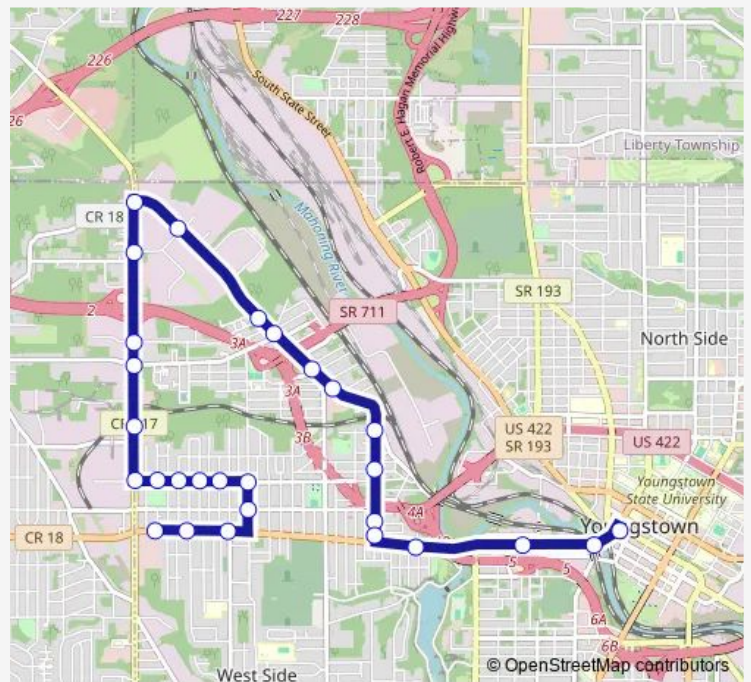

Bus 4 4 Steel St

[Go to website](#)

Direction
 Mahoning Plaza — Federal Station
 28 stops
[Open route schedule](#)

- Mahoning Plaza
- Mahoning Ave & S Bon Air Ave
- Mahoning Ave & S Schenley Ave
- N Hazelwood Ave & Oakwood Ave (Flag Stop)
- N Hazelwood Ave & Connecticut Ave (Flag
- Connecticut Ave & N Glenellen Ave
- Connecticut Ave & Wesley Ave (Flag Stop)
- Connecticut Ave & N Osborn Ave
- Connecticut Ave & Moherman Ave (Flag Sto
- Connecticut Ave & N Meridian Rd
- Meridian Services
- N Meridian Rd & Vestal Rd
- N Meridian Rd & Oregon Ave
- N Meridian Rd & Ameritech Blvd
- N Meridian Rd & Salt Springs Rd
- Salt Spring R & Ameritech Blvd
- Salt Springs Rd & Tyrell St
- Salt Springs Rd & Vestal Rd
- Salt Springs Rd & Elberen St
- Salt Springs Rd & Donald Ave
- Steel St & Hartzell Ave

Route schedule Mahoning Plaza — Federal Station

Monday	06:05-20:05
Tuesday	06:05-20:05
Wednesday	06:05-20:05
Thursday	06:05-20:05
Friday	06:05-20:05
Saturday	07:05-18:05
Sunday	—

Route info
 Direction: Mahoning Plaza
 Stops: 28
 Trip Duration: 0 hour 25 min

Direction: Mahoning Plaza

Stops: 22

Trip Duration: 0 hour 25 min

Direction

Federal Station — Mahoning Plaza

31 stops

[Open route schedule](#)

Federal Station

Saturday —

Sunday —

Route info

Direction: Federal Station

Stops: 31

Trip Duration: 0 hour 30 min

Connecticut Ave & N Glenellen Ave

Connecticut Ave & Wesley Ave (Flag Stop)