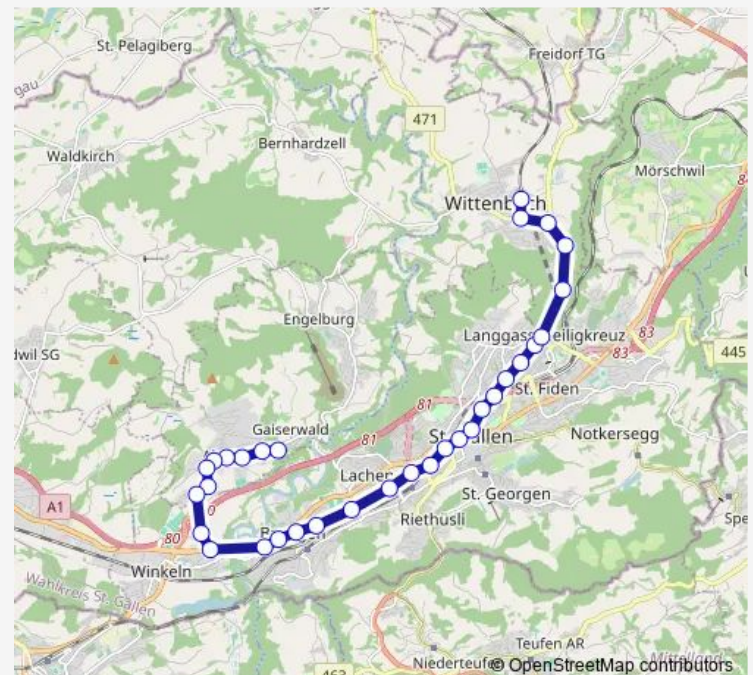

Thursday 05:07-19:52

Friday 05:07-19:52

Saturday 09:07-17:52

Sunday —

Route info

Direction: Abtwil SG, St. Josefen

Stops: 32

Trip Duration: 0 hour 43 min