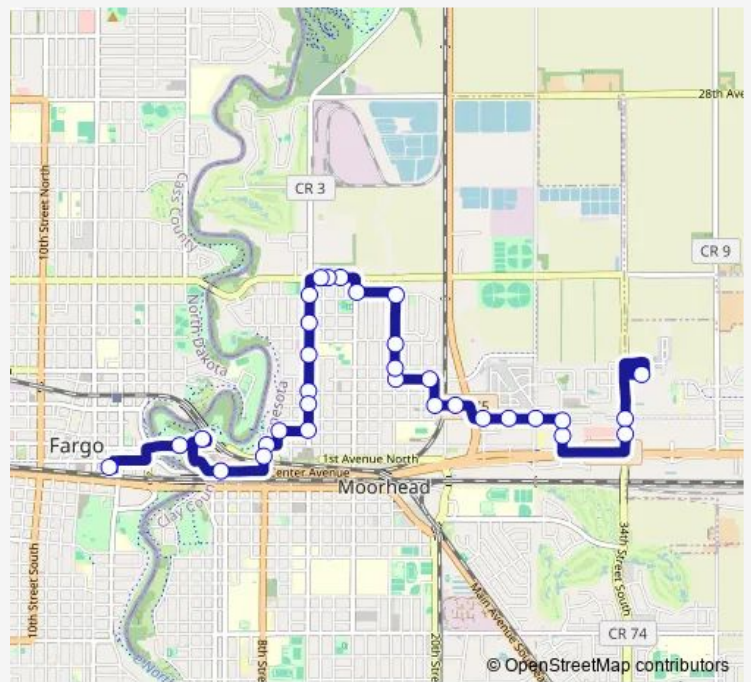

**Bus 4 04 - Route 4**

[Go to website](#)

**Direction**  
 Gtc — Shelter 108 (Walmart)  
 28 stops  
[Open route schedule](#)

- Gtc
- Shelter 102 (US Bank)
- 1st Ave N & 8th St N (Corner Se)
- 1st Ave N & 10th St N (Corner Sw)
- 1st Ave N & 12th St N (Corner Sw)
- 14th St N & 2nd Ave N (Corner Se)
- 14th St N & 5th Ave N (Corner Se)
- 14th St N & 8th Ave N (Corner Se)
- 14th St N & 10th Ave N (Corner Se)
- 10th Ave N & 13th St N (Corner Ne)
- 10th Ave N & 11th St N (Corner Ne)
- Shelter 104 (Clay County Courthouse)
- 11th St N & 6th Ave N (Corner Nw)
- 11th St N & 5th Ave N (Corner Nw)
- 11th St N & 3rd Ave N (Corner Nw)
- 1st Ave N & 15th St N (After First Driveway South)
- 1st Ave N & 17th St N (Corner Sw)
- Shelter 105 (Churches United)
- Hwy 10 Frontage Rd & 24th St N (T intersection South)
- Hwy 10 Frontage Rd & 26th St N (After First Driveway)
- Hwy 10 Frontage Rd & 28th St N

Route schedule  
 Gtc — Shelter 108 (Walmart)

|           |             |
|-----------|-------------|
| Monday    | 06:15-21:45 |
| Tuesday   | 06:15-21:45 |
| Wednesday | 06:15-21:45 |
| Thursday  | 06:15-21:45 |
| Friday    | 06:15-21:45 |
| Saturday  | 07:15-19:45 |
| Sunday    | —           |

**Route info**  
 Direction: Gtc  
 Stops: 28  
 Trip Duration: 0 hour 25 min

4 — 04 - Route 4

Hwy 10 Frontage Rd & 30th St N (Corner Sw)

Hwy 10 Frontage Rd & 30/32nd St N (Midblock by Travelodge Driveway)

## Route info

Direction: Shelter 108 (Walmart)

Stops: 32

Trip Duration: 0 hour 22 min

11th St N & 3rd Ave N (Corner Nw)

3rd Ave N & 9th St N (Corner Nw)

Shelter 103 (River View Heights)

8th St N & 1st Ave N (Corner Nw)