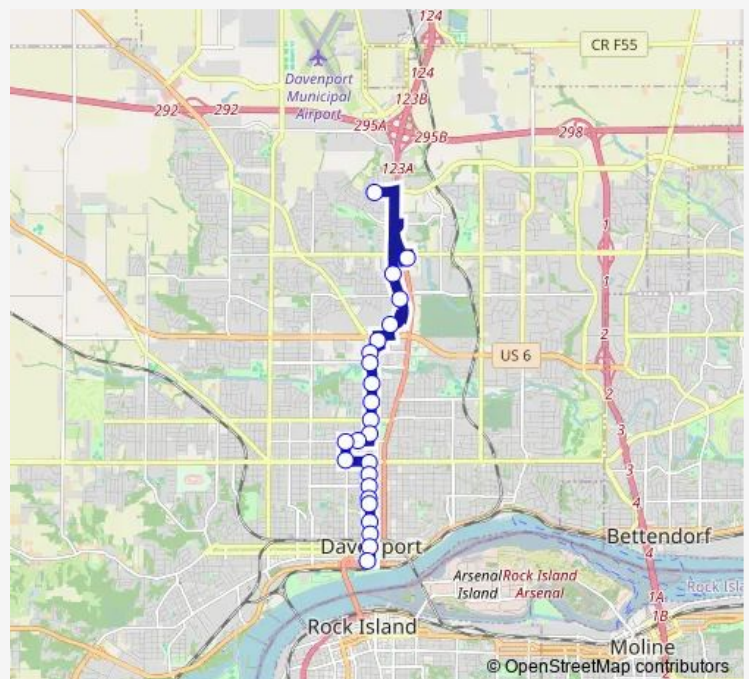

Harrison & Central Park (S)

Harrison & Rusholme (S)

Lomard & Scott (S)

St. Ambrose (NW/Southbound)

St. Ambrose (SW/Southbound)

Harrison & Locust

Harrison & 16th

Harrison & 14th

Harrison & 12th

Harrison & 11th

Harrison & 8th

Route schedule

65th & Welcome Way — Ground Transportation Center (Gtc)

Monday	05:54-18:54
Tuesday	05:54-18:54
Wednesday	05:54-18:54
Thursday	05:54-18:54
Friday	05:54-18:54
Saturday	08:54-18:54
Sunday	—

Route info

Direction: 65th & Welcome Way

Stops: 24

Trip Duration: 0 hour 56 min

4 — Red

Harrison & 6th

Harrison & 4th

Ground Transportation Center (Gtc)

Wednesday 05:50-18:20

Thursday 05:50-18:20

Friday 05:50-18:20

Saturday 08:50-18:20

Sunday —

Route info

Direction: Ground Transportation Center (Gtc)

Stops: 29