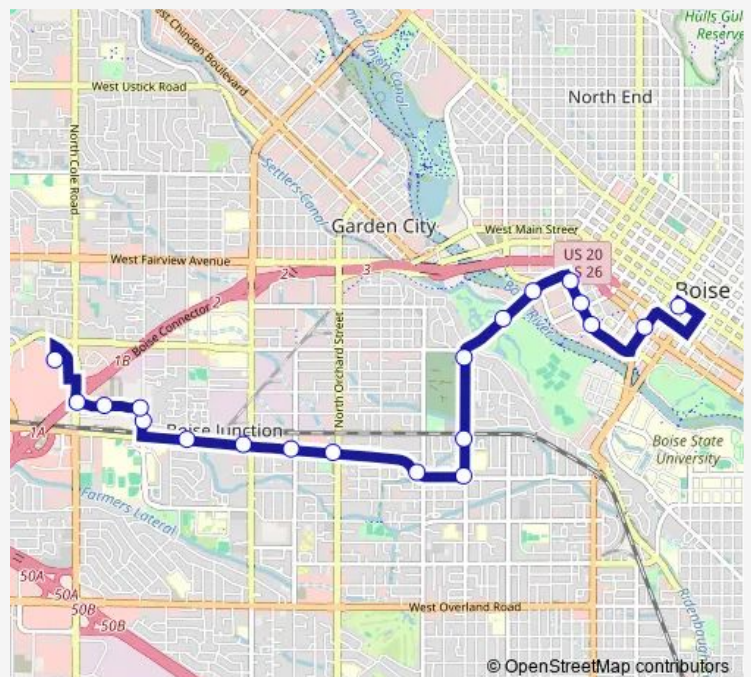

### Route schedule

Main Street Station - Lower Deck — Towne Square Mall P&R

Monday	07:00-15:00
Tuesday	07:00-15:00
Wednesday	07:00-15:00
Thursday	07:00-15:00
Friday	07:00-15:00
Saturday	—
Sunday	—

### Route info

Direction: Main Street Station - Lower Deck

Stops: 21

Trip Duration: 0 hour 27 min

4 — Franklin

**Direction**

Towne Square Mall P&amp;R — Main Street Station - Lower Deck

20 stops

[Open route schedule](#)

Towne Square Mall P&amp;R

W Barrister Dr &amp; W Bethel St Swc

W Barrister Dr &amp; N Allumbaugh St Swc

S Allumbaugh Way &amp; S Whisperwood Way Swm

W Cassia St &amp; S Troxel Dr Sem