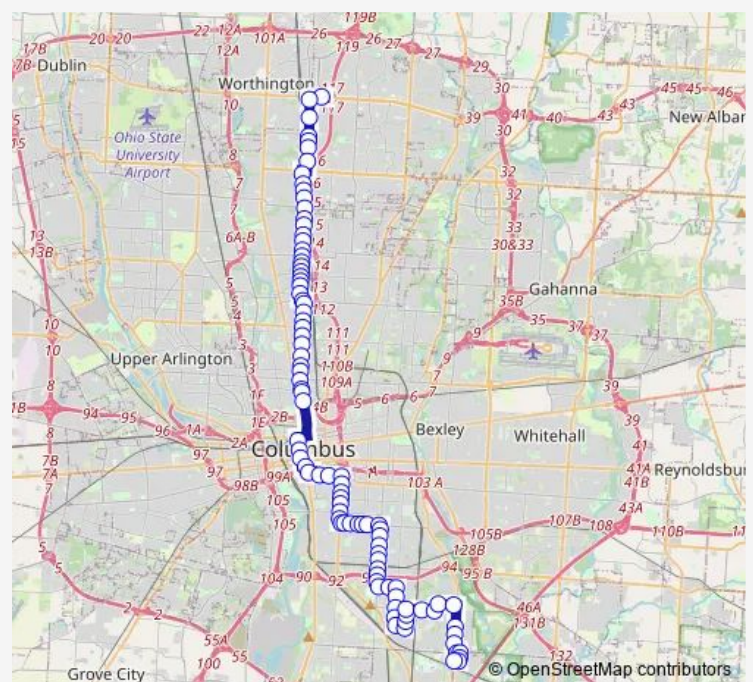

Indianola AVE & Walhalla Rd

Indianola AVE & Midgard Rd

Indianola AVE & Melrose Ave

Route schedule

Boardwalk ST & Shapter Ave — Thimbleberry RD & Alum Creek Dr

Monday 04:41-22:20

Tuesday 04:41-22:20

Wednesday 04:41-22:20

Thursday 04:41-22:20

Friday 04:41-22:20

Saturday 04:41-21:19

Sunday 04:20-21:19

Route info

Direction: Boardwalk ST & Shapter Ave

Stops: 91

Trip Duration: 1 hour 21 min

4 — Indianola/Lockbourne

Indianola AVE & Tibet Rd

Indianola AVE & Crestview Rd

Indianola AVE & Olentangy St

Indianola AVE & E Arcadia Ave

E Hudson ST & Summit St

Summit ST & E Tompkins St

Summit ST & E Maynard Ave

Summit ST & Alden Ave

Summit ST & E Lane Ave

Summit ST & E 18th Ave

Summit ST & E 15th Ave

Summit ST & Chittenden Ave

Summit ST & E 9TH Ave

Summit ST & E 7TH Ave

Summit ST & E 5TH Ave