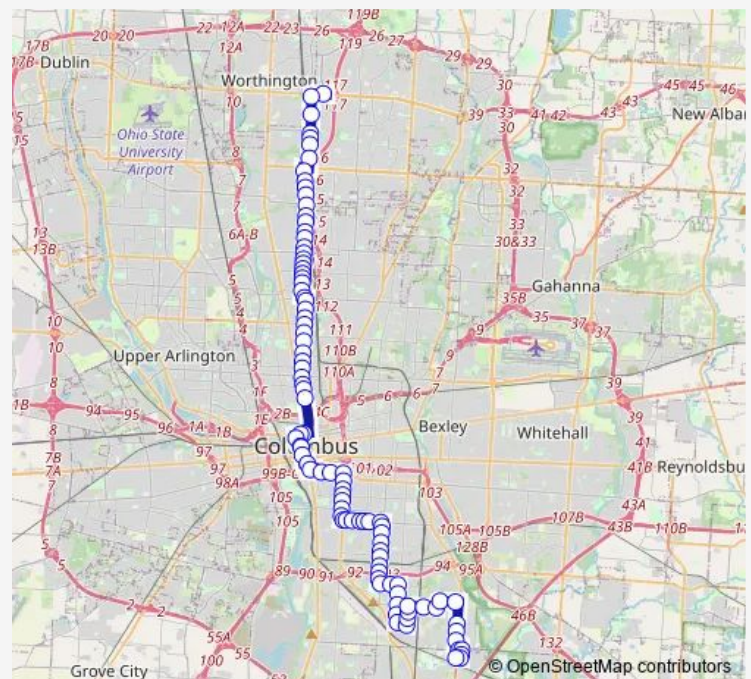

Indianola AVE & Walhalla Rd

Indianola AVE & Midgard Rd

Indianola AVE & Melrose Ave

Route schedule

Boardwalk ST & Shapter Ave — Thimbleberry RD & Alum Creek Dr

Monday 04:41-22:20

Tuesday 04:41-22:20

Wednesday 04:41-22:20

Thursday 04:41-22:20

Friday 04:41-22:20

Saturday 04:41-21:19

Sunday 04:20-21:19

Route info

Direction: Boardwalk ST & Shapter Ave

Stops: 91

Trip Duration: 1 hour 8 min

4 — Indianola/Lockbourne

Indianola AVE & Tibet Rd

Indianola AVE & Crestview Rd

Indianola AVE & Olentangy St

Indianola AVE & E Arcadia Ave

E Hudson ST & Summit St

Summit ST & E Tompkins St

Summit ST & E Maynard Ave

Summit ST & Alden Ave

Summit ST & E Lane Ave

Summit ST & E 18th Ave

Summit ST & E 15th Ave

Summit ST & Chittenden Ave

Summit ST & E 9TH Ave

Summit ST & E 7TH Ave

Summit ST & E 5TH Ave