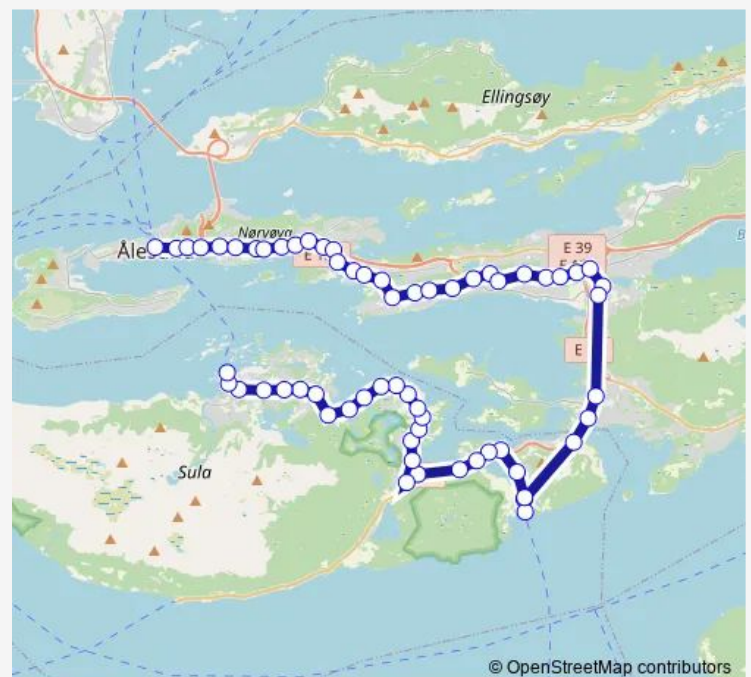

Bjørkavåg kryss

Solevåg skule

Solavågseidet

Route schedule

Lerheimskaia — St. Olavs plass

Monday 05:35-22:50

Tuesday 05:35-22:50

Wednesday 05:35-22:50

Thursday 05:35-22:50

Friday 05:35-22:50

Saturday 07:05-00:5⁺¹

Sunday 11:35-23:20

Route info

Direction: Lerheimskaia

Stops: 59

Trip Duration: 0 hour 50 min

© OpenStreetMap contributors

■ 4 — Langevåg - Moa - Ålesund

BusMaps

Leirvåg

Sundeskiftet

Solavågen ferjekai

Sundeskiftet

Veibust