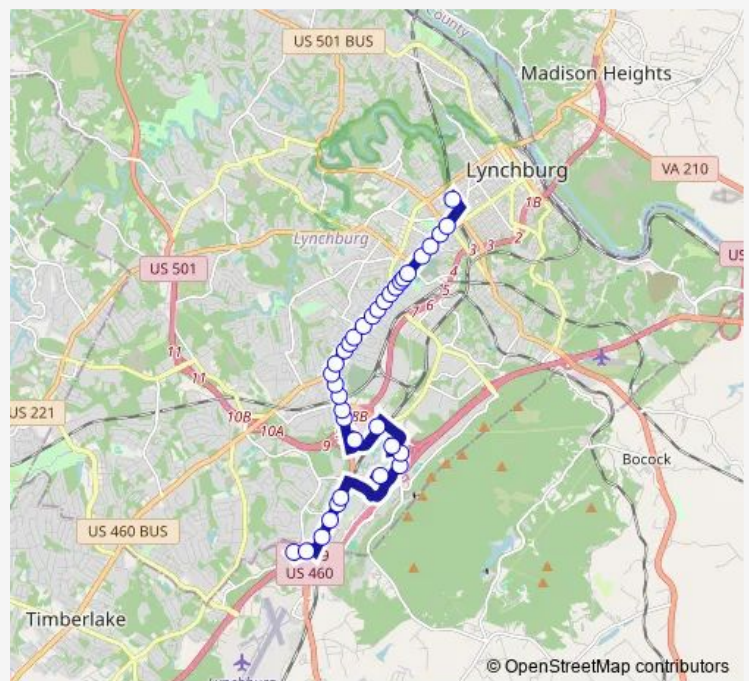

Bus 4

[Go to website](#)

Direction
 Simons Run Rd./Kohls Shopping Center Stop — Kemper Street Transfer Station

35 stops

[Open route schedule](#)

- Simons Run Rd./Kohls Shopping Center Stop
- Simons Run Rd./Across From Kohls Shopping Center Parking Lot (Inbound)
- Wards Rd./Hilton Garden Inn (Inbound)
- Wards Rd./In front Of Chick-Fil-a (Inbound)
- Wards Rd./Montview Commons Shopping Ctr. (Inbound)
- Wards Rd./Caspian Tattoo (Inbound)
- Liberty University- Green Hall Transfer Station
- Candler's Station Shopping Center/ Jump Trampoline Parking Lot (Inbound)
- Candlers Station Shopping Center (In Parking Lot)
- Candlers Mountain Rd./ Top Of Candler's Station (Inbound)
- River Ridge Mall./ Dick's Sporting Goods Stop
- River Ridge Mall Stop
- Wards Rd. & Seminole Ave. (Inbound)
- Wards Rd./Just Past NTB (Inbound)
- Wards Rd./Just Before Kyoto Japanese Steakhouse (Inbound)
- Wards Rd./Hills Plaza (Inbound)
- Wards Rd./Walgreens (Inbound)
- Fort Ave. /In Front Of The Bank Of The James (Inbound)
- Fort Ave. & Mckinney Ave. (Inbound)

Route schedule

Simons Run Rd./Kohls Shopping Center Stop — Kemper Street Transfer Station

Monday	06:57-21:27
Tuesday	06:57-21:27
Wednesday	06:57-21:27
Thursday	06:57-21:27
Friday	06:57-21:27
Saturday	—
Sunday	—

Route info

Direction: Simons Run Rd./Kohls Shopping Center Stop

Stops: 35

Trip Duration: 0 hour 48 min

Fort Ave. /Across From Fire And Rescue Station #3 (Inbound)

Fort Ave. /In Front Of Chesnut Hill United Methodist Church (Inbound)

Fort Ave./ Just Past Harding St. (Inbound)

Fort Ave. & Liggates Rd. (Inbound)

Fort Ave. & Addison St. (Inbound)

Fort Ave. & Novell St. (Inbound)

Fort Ave./ Just Past Edley Pl. (Inbound)

Fort Ave. & Rutherford St. (Inbound)