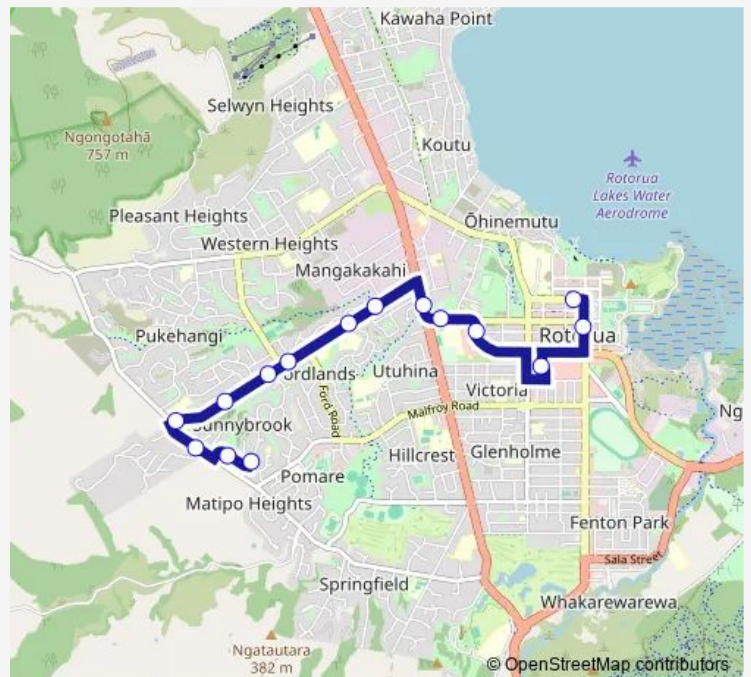

Route schedule

Orion Street - Fronting No. 3 — Rotorua CBD - Arawa Street

Monday	07:00-18:25
Tuesday	07:00-18:25
Wednesday	07:00-18:25
Thursday	07:00-18:25
Friday	07:00-18:25
Saturday	07:00-18:25
Sunday	07:55-16:55

Route info

Direction: Orion Street - Fronting No. 3

Stops: 15

Trip Duration: 0 hour 15 min

4 — Sunnybrook - Fordlands - Rotorua Cbd

Direction

Rotorua CBD - Arawa Street — Orion Street - Fronting No. 3

14 stops

[Open route schedule](#)

Rotorua CBD - Arawa Street

Amohia Street

Rotorua Boys High School

Old Taupo Road - Fronting No. 113

Sunset Road - Fronting No. 66

Wrigley Road - Fronting No. 85

Wrigley Road - Fronting No. 57

Route schedule

Rotorua CBD - Arawa Street — Orion Street - Fronting No. 3

Monday 07:15-18:15

Tuesday 07:15-18:15

Wednesday 07:15-18:15

Thursday 07:15-18:15

Friday 07:15-18:15

Saturday 07:15-18:15