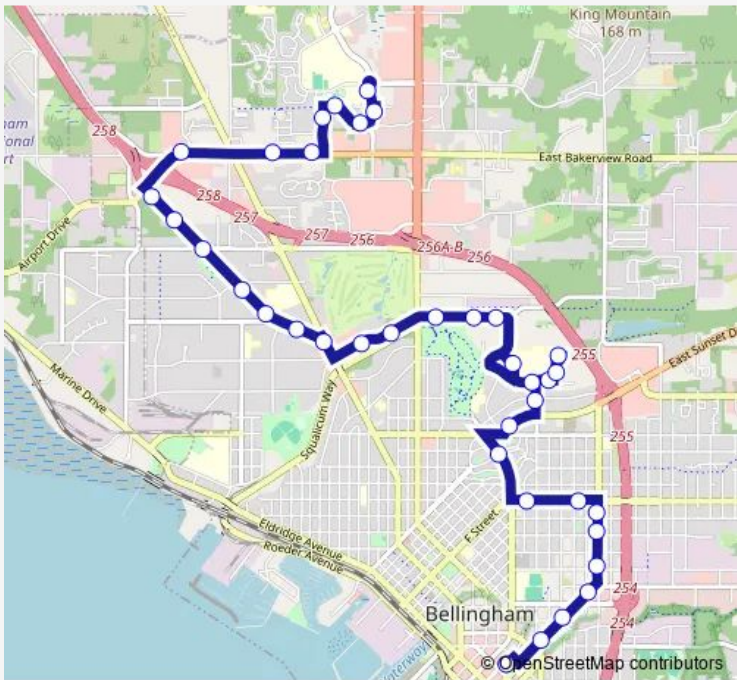

Bus 4 Cordata&Downtown via Hospital

[Go to website](#)

Direction
 Cordata Station — Bellingham Station
 37 stops
[Open route schedule](#)

- Cordata Station
- Cordata Pkwy at Whatcom Community College
- Westerly Rd at Cordata Pkwy
- Westerly Rd at Eliza Ave
- Eliza Ave at Darby Dr
- Bakerview Rd at Eliza Ave
- Bakerview Rd at Palisade Way
- Bakerview Rd at Costco
- Maplewood Ave at Bakerview Rd
- Maplewood Ave at Bradley Ln
- Maplewood Ave at Mcleod Rd
- Maplewood Ave at Alderwood Ave
- Maplewood Ave at Cottonwood Ave
- Maplewood Ave at Partridge Ln
- Northwest Ave at Birchwood Center
- Birchwood Ave at Northwest Ave
- Birchwood Ave at 1200 Block
- Birchwood Ave at Meridian St
- Birchwood Ave at Orchard Pl
- Birchwood Ave at Squalicum Pkwy
- St Joseph Hospital

Route schedule
 Cordata Station — Bellingham Station

Monday	06:55-17:55
Tuesday	06:55-17:55
Wednesday	06:55-17:55
Thursday	06:55-17:55
Friday	06:55-17:55
Saturday	07:55-17:55
Sunday	—

Route info
 Direction: Cordata Station
 Stops: 37
 Trip Duration: 0 hour 40 min

Monday 07:10-18:10

Tuesday 07:10-18:10

Wednesday 07:10-18:10

Thursday 07:10-18:10

Friday 07:10-18:10

Saturday 08:10-17:10

Sunday —

Route info

Direction: Bellingham Station

Stops: 33

Trip Duration: 0 hour 35 min

Maplewood Ave at Bakerview Rd

Bakerview Rd at Fred Meyer

Bakerview Rd at Palisade Way

Bakerview Rd at Eliza Ave

Eliza Ave at Darby Dr