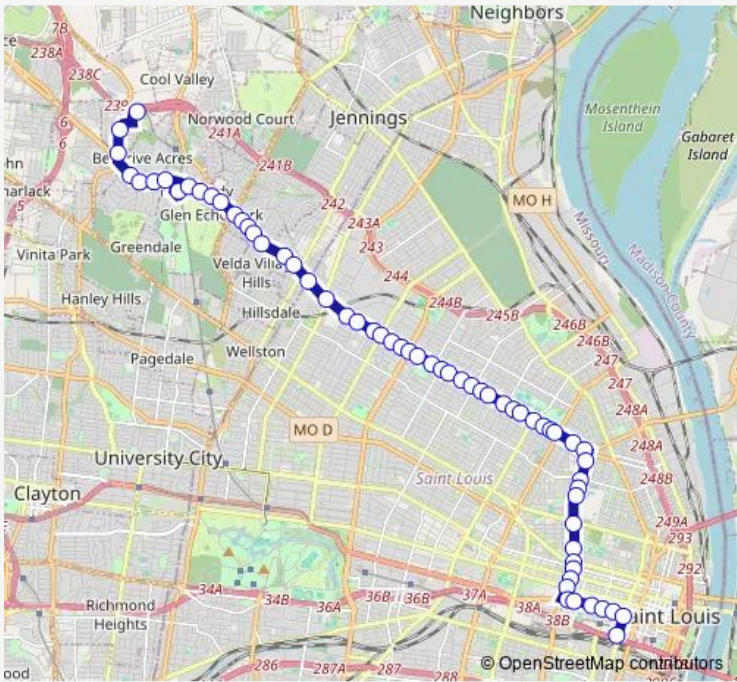

Bus 4 Natural Bridge

[Go to website](#)

Direction
 Civic Center Transit Center — North Hanley Transit Center
 65 stops
[Open route schedule](#)

- Civic Center Transit Center
- Market @ 14th Street Wb
- Market @ 16th Street Wb
- Market @ 17th Street Wb
- Market @ 20th Street Wb
- Market @ 23rd Street Wb
- Jefferson @ Olive Nb
- Jefferson @ Washington Nb
- Jefferson @ DR ML King Nb
- Jefferson @ Carr Nb
- Jefferson @ Dayton Nb
- Jefferson @ Thomas Nb
- Jefferson @ Cass Nb
- Parnell @ North Market Nb
- Parnell @ Warren Nb
- Parnell @ ST. Louis Nb
- Parnell @ Sullivan Nb
- Natural Bridge @ Salisbury Wb
- Natural Bridge @ Farrar Wb
- Natural Bridge @ Glasgow Wb
- Natural Bridge @ Grand Wb

Route schedule
 Civic Center Transit Center — North Hanley Transit Center

Monday	04:52-00:22 ⁺¹
Tuesday	04:52-00:22 ⁺¹
Wednesday	04:52-00:22 ⁺¹
Thursday	04:52-00:22 ⁺¹
Friday	04:52-00:22 ⁺¹
Saturday	05:02-00:22 ⁺¹
Sunday	05:22-00:22 ⁺¹

Route info
 Direction: Civic Center Transit Center
 Stops: 65
 Trip Duration: 0 hour 49 min

4 — Natural Bridge **BusMaps**

Natural Bridge @ Spring Wb

Natural Bridge @ Prairie Wb

Natural Bridge @ Vandeventer Wb

Saturday 04:05-23:28

Sunday 04:24-23:28

Route info

Direction: North Hanley Transit Center

Stops: 62

Trip Duration: 0 hour 51 min

Natural Bridge @ Geraldine Eb

Natural Bridge @ Kingshighway Eb