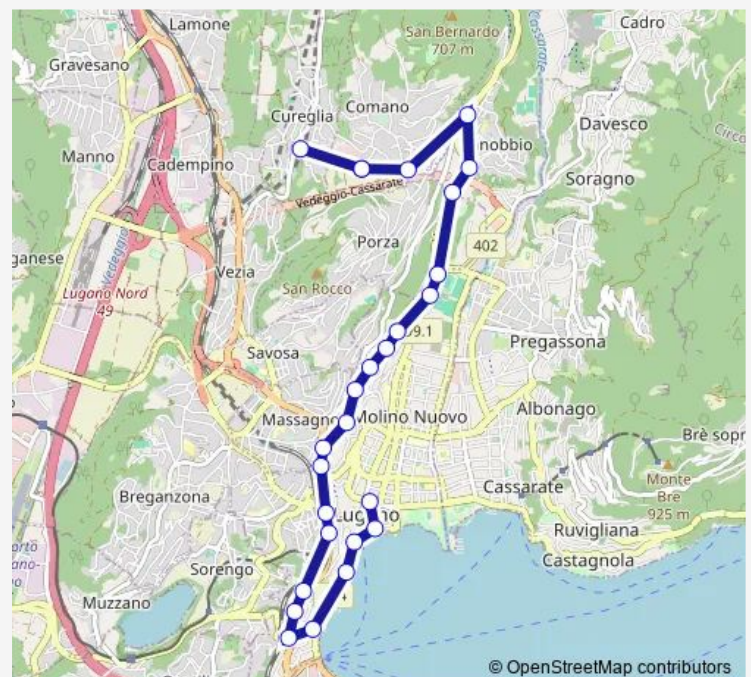

### Route info

Direction: Lugano, Centro

Stops: 26

Trip Duration: 0 hour 27 min

4 — B 4

Canobbio, Stazione

Comano, Rotonda

Comano, Studio Tv