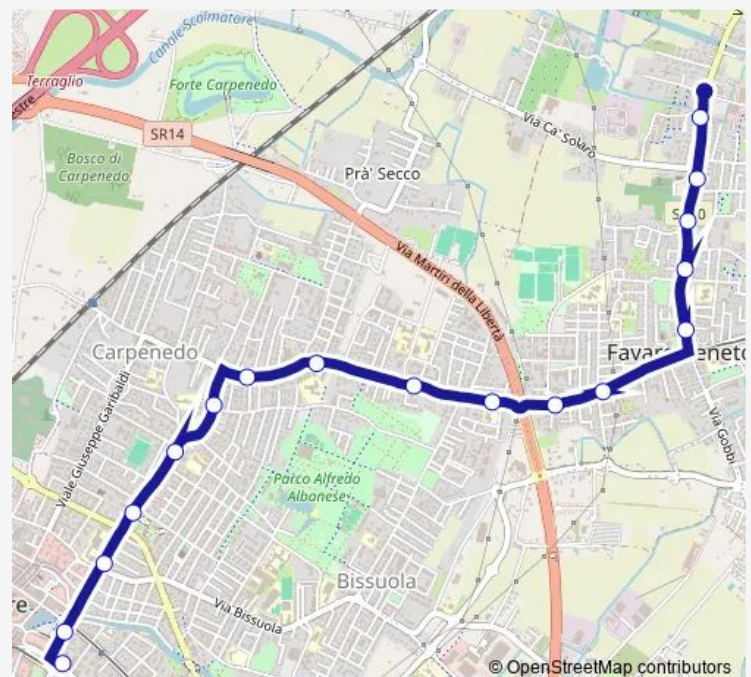

### Route schedule

Altinia Ca' Rezzonico — Mestre Centro B7

Monday	25:00 <sup>+1</sup>
Tuesday	25:00 <sup>+1</sup>
Wednesday	25:00 <sup>+1</sup>
Thursday	25:00 <sup>+1</sup>
Friday	25:00 <sup>+1</sup>
Saturday	25:00 <sup>+1</sup>
Sunday	25:00 <sup>+1</sup>

### Route info

Direction: Altinia Ca' Rezzonico

Stops: 16

Trip Duration: 0 hour 10 min